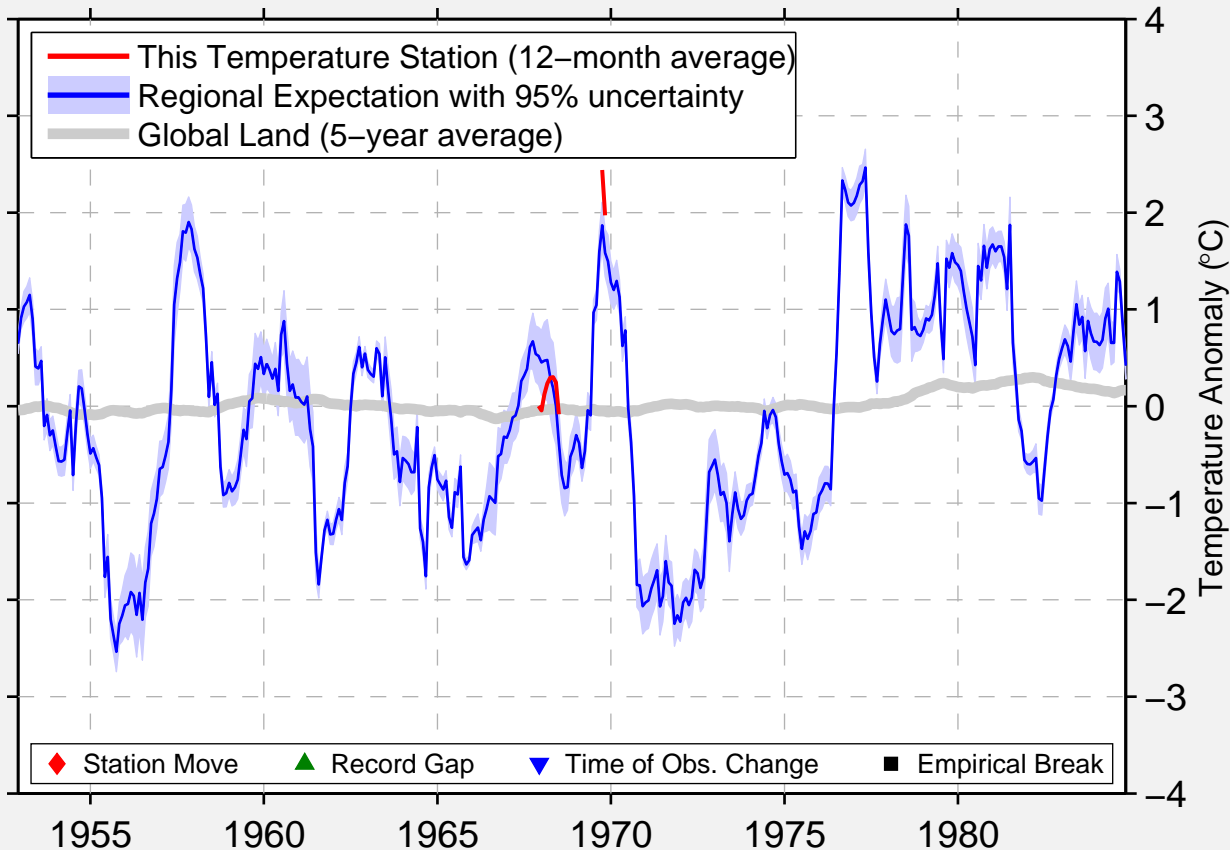

MC KINLEY VIEW

62.583 N, 150.233 W (United States)

Data Quality Controlled and Aligned at Breakpoints

Berkeley Earth