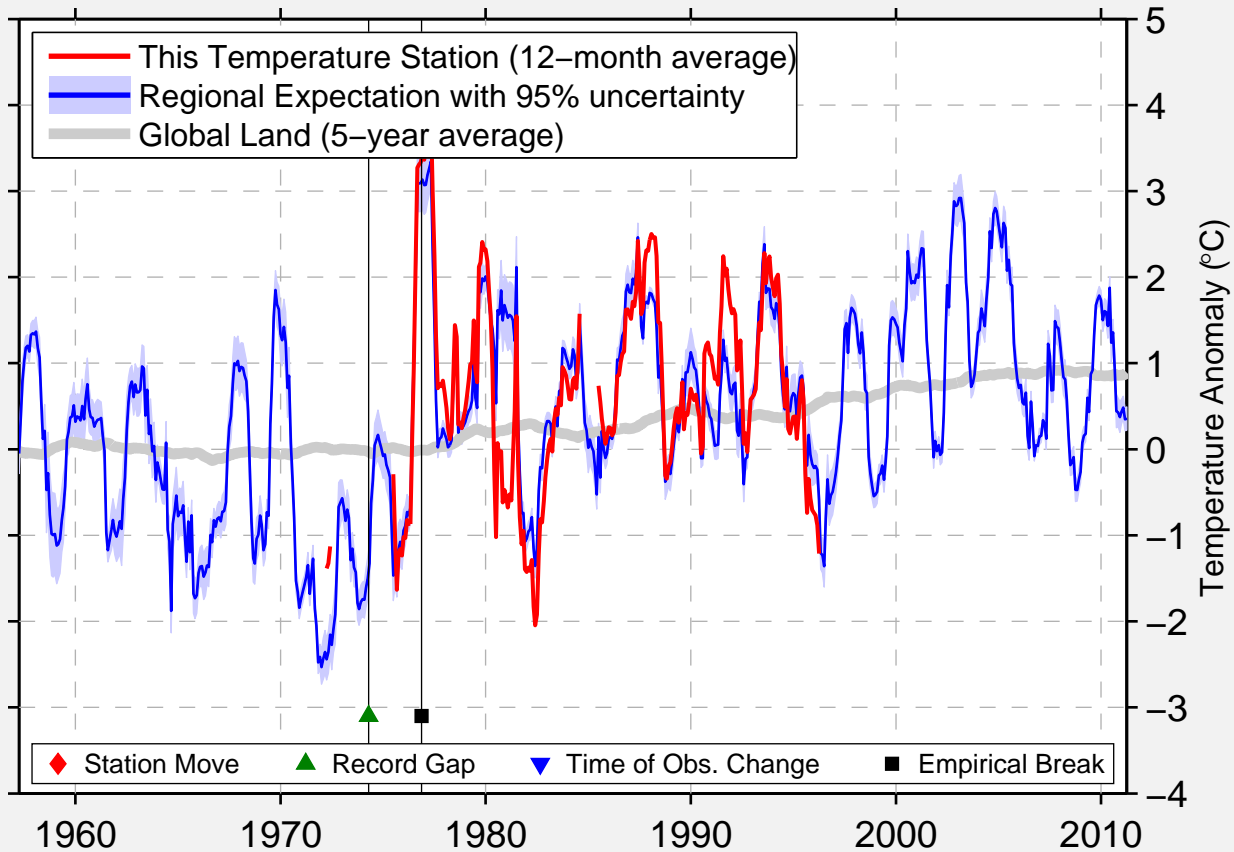

SOURDOUGH 1 N

62.533 N, 145.517 W (United States)

Data Quality Controlled and Aligned at Breakpoints

Berkeley Earth