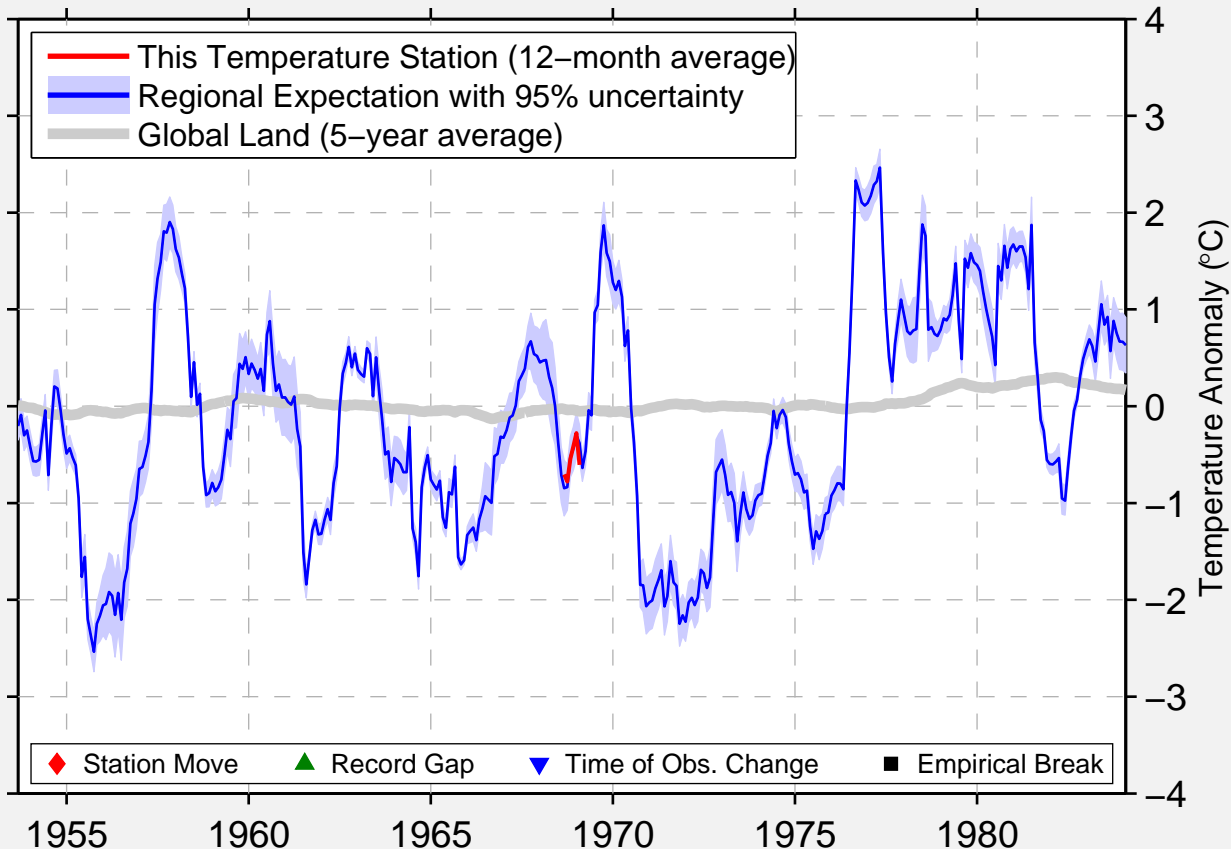

# TRAPPERS CREEK

62.317 N, 150.233 W (United States)

Data Quality Controlled and Aligned at Breakpoints

Berkeley Earth