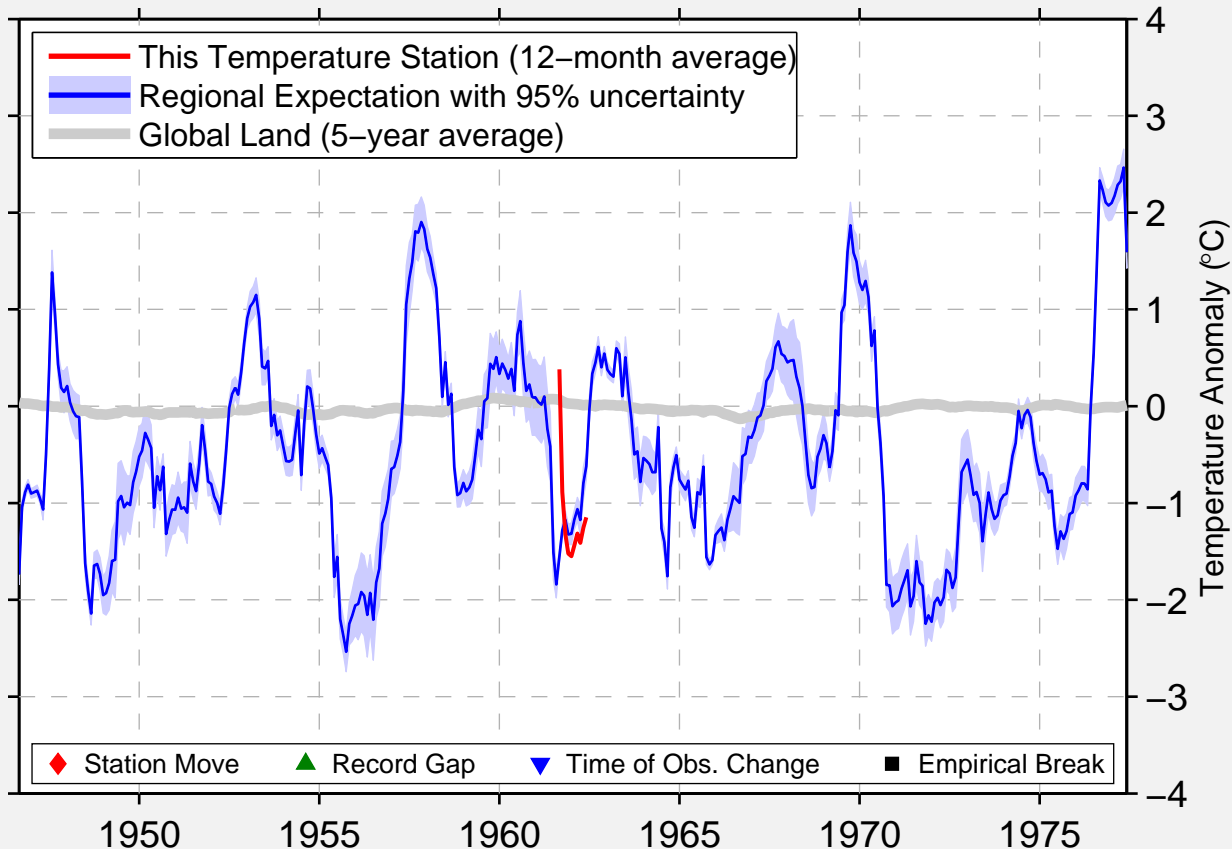

TALKEETNA 5 W

62.317 N, 150.250 W (United States)

Data Quality Controlled and Aligned at Breakpoints

Berkeley Earth