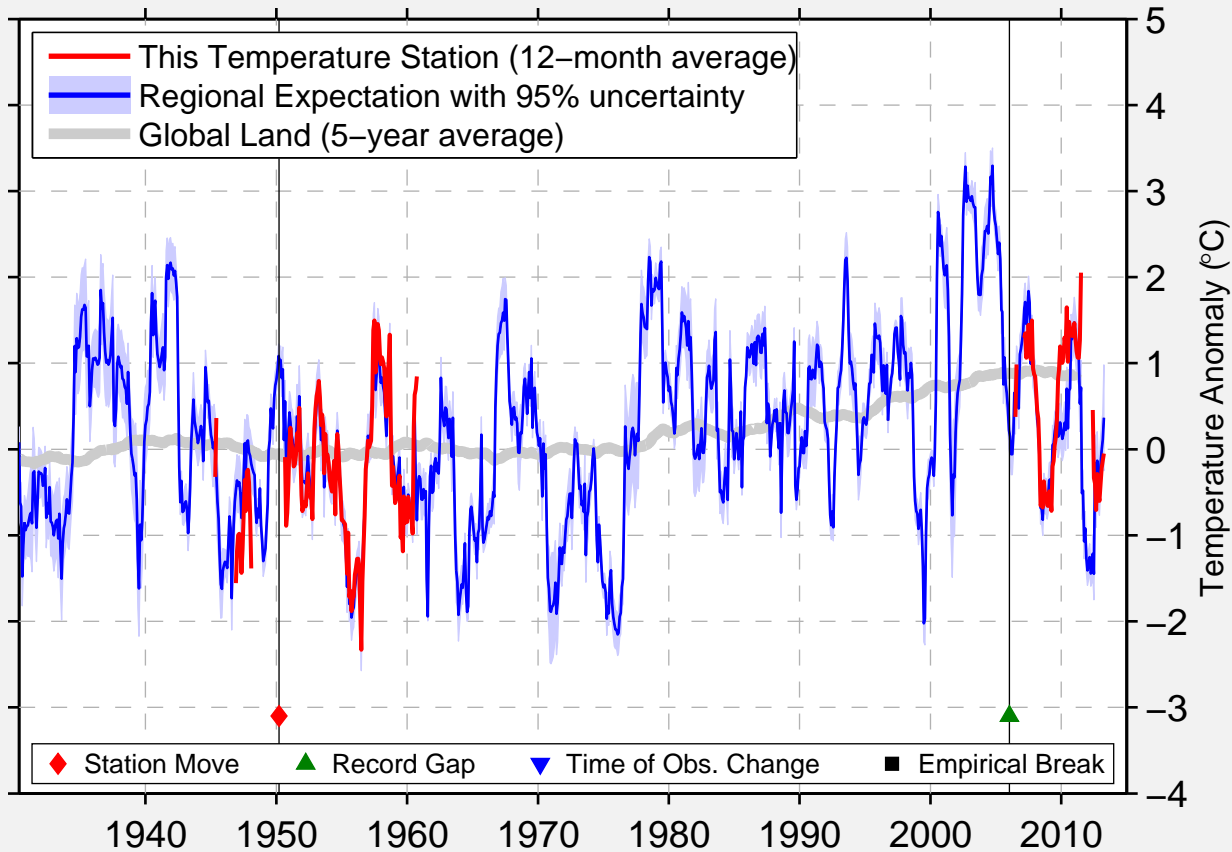

# MOUNTAIN VILLAGE AAF

62.104 N, 163.720 W (United States)

Data Quality Controlled and Aligned at Breakpoints

Berkeley Earth