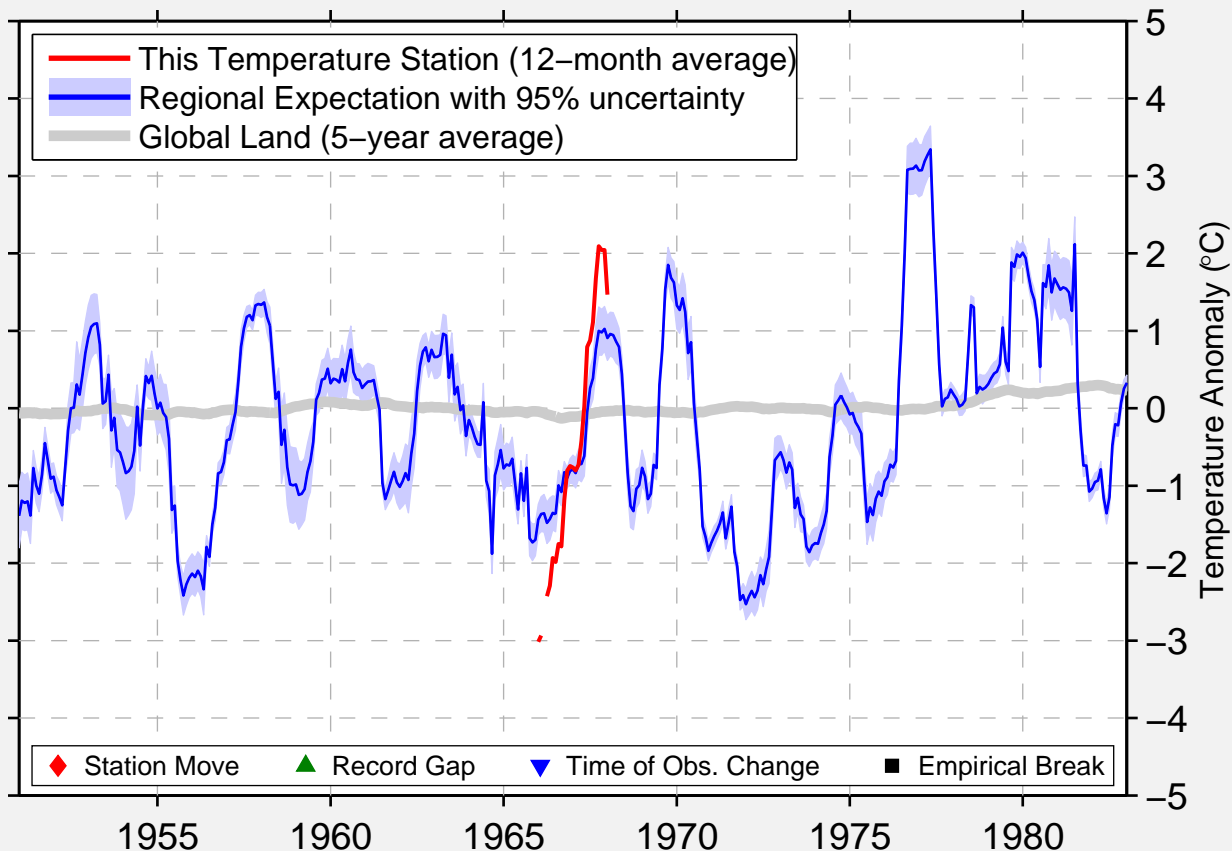

COPPER VALLEY SCHOOL

62.083 N, 145.300 W (United States)

Data Quality Controlled and Aligned at Breakpoints

Berkeley Earth