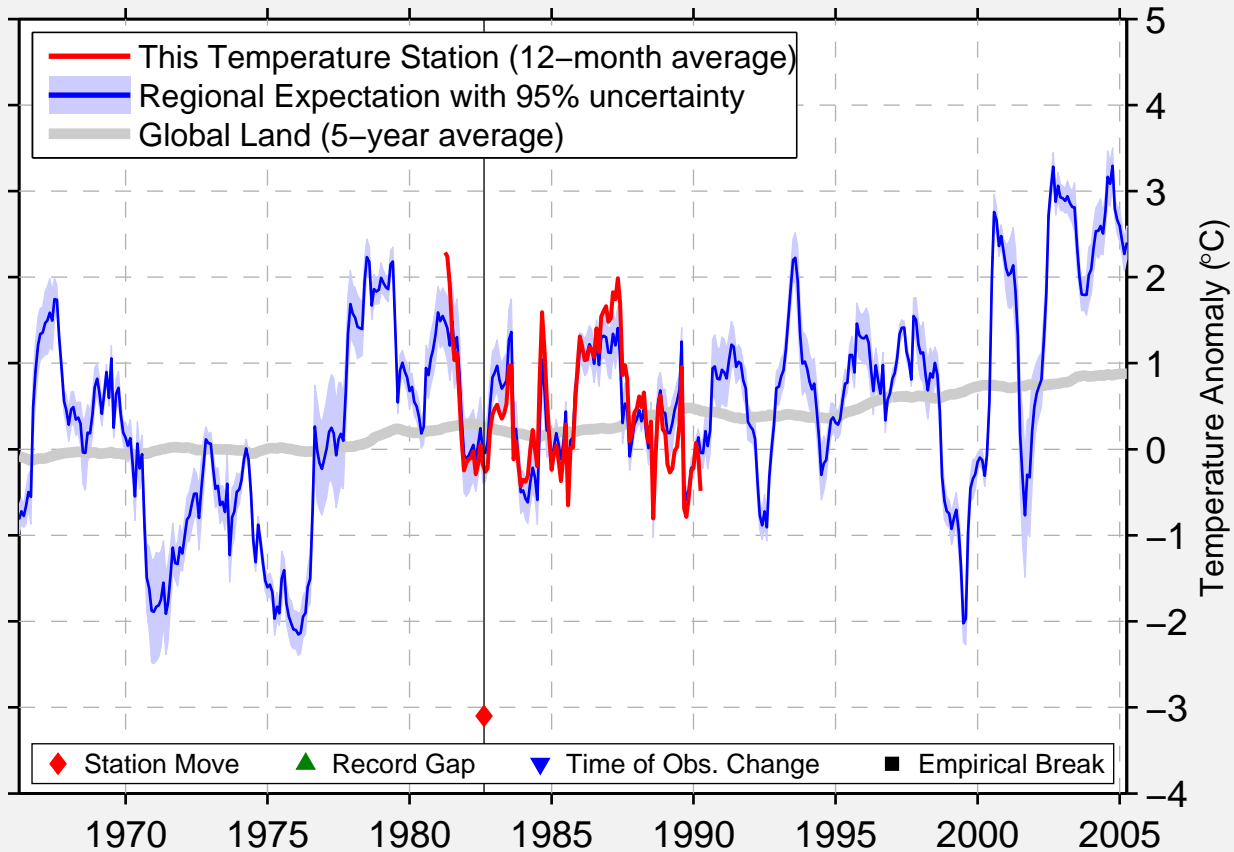

# ST MARYS AIRPORT

62.067 N, 163.300 W (United States)

Data Quality Controlled and Aligned at Breakpoints

Berkeley Earth