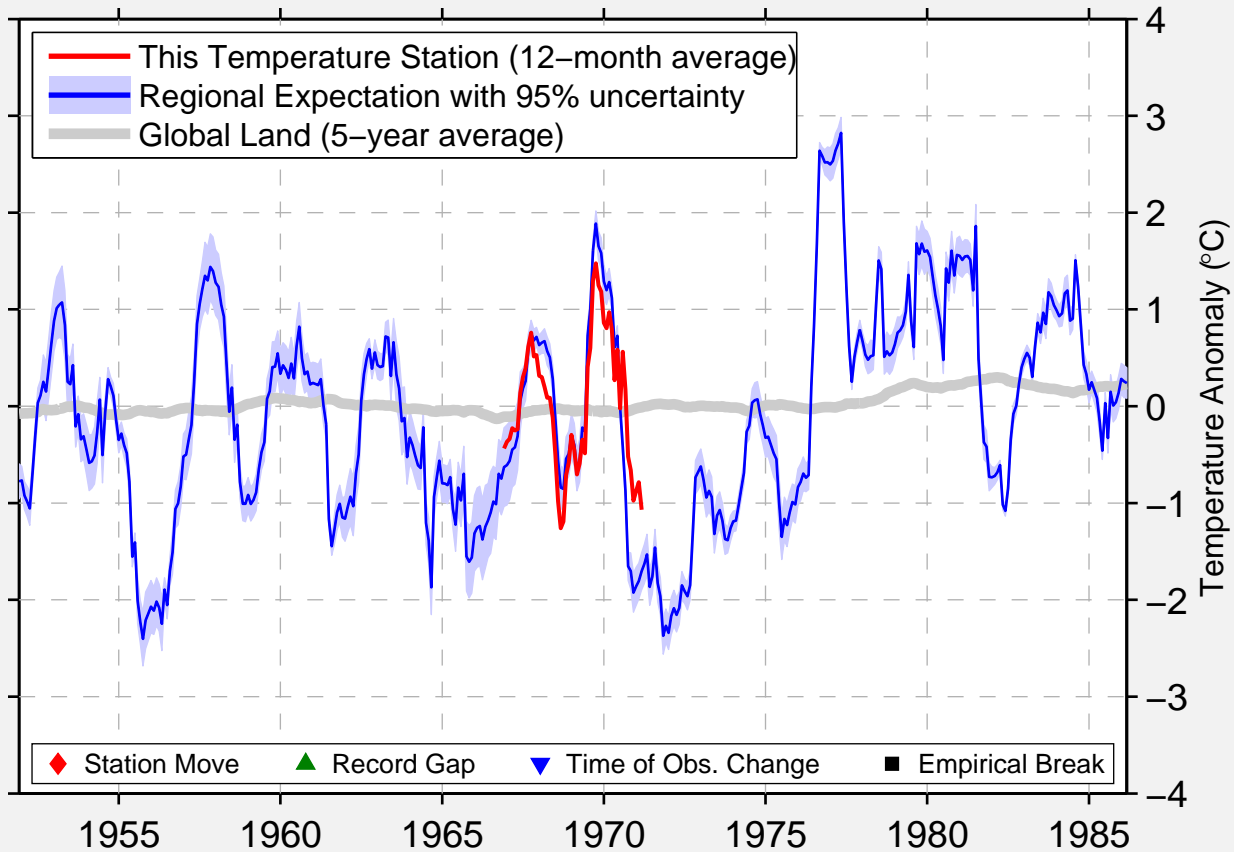

GUNSIGHT

61.900 N, 147.300 W (United States)

Data Quality Controlled and Aligned at Breakpoints

Berkeley Earth