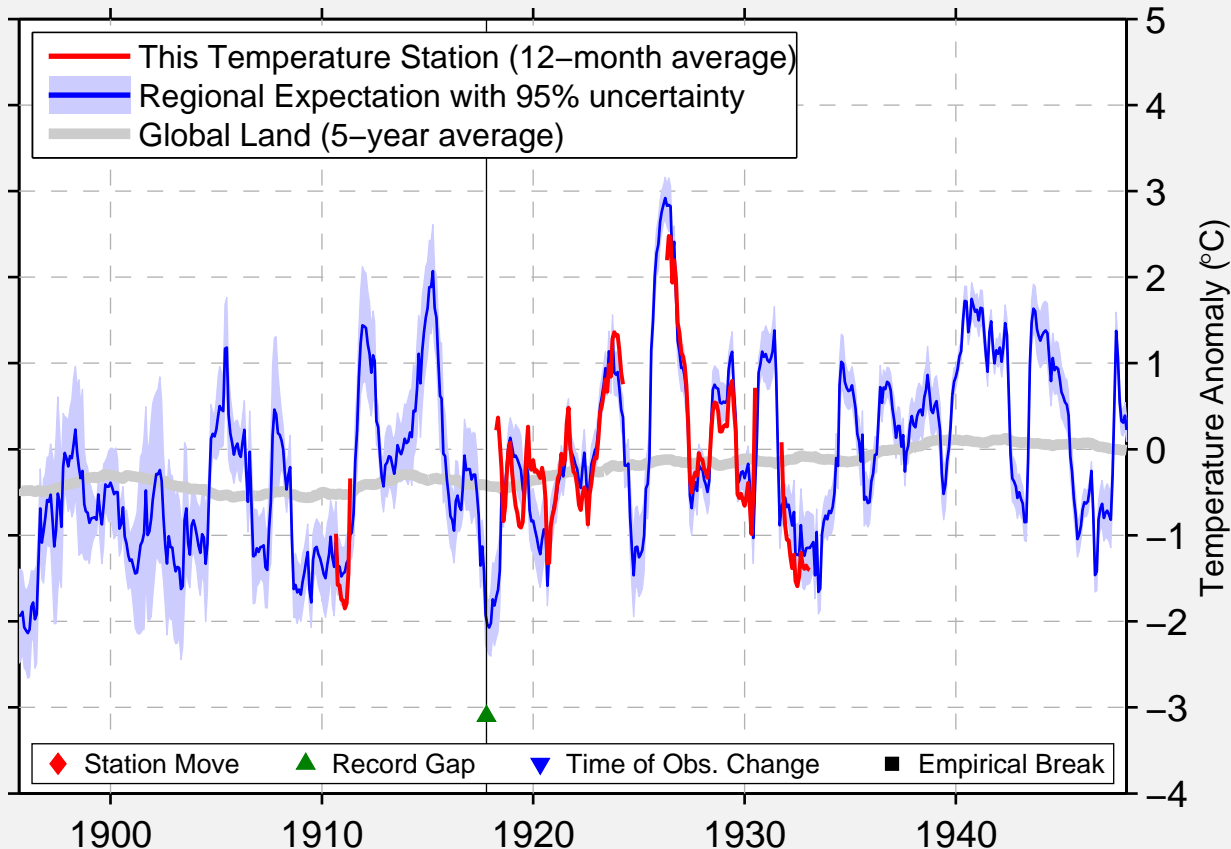

CHICKALOON

61.800 N, 148.450 W (United States)

Data Quality Controlled and Aligned at Breakpoints

Berkeley Earth