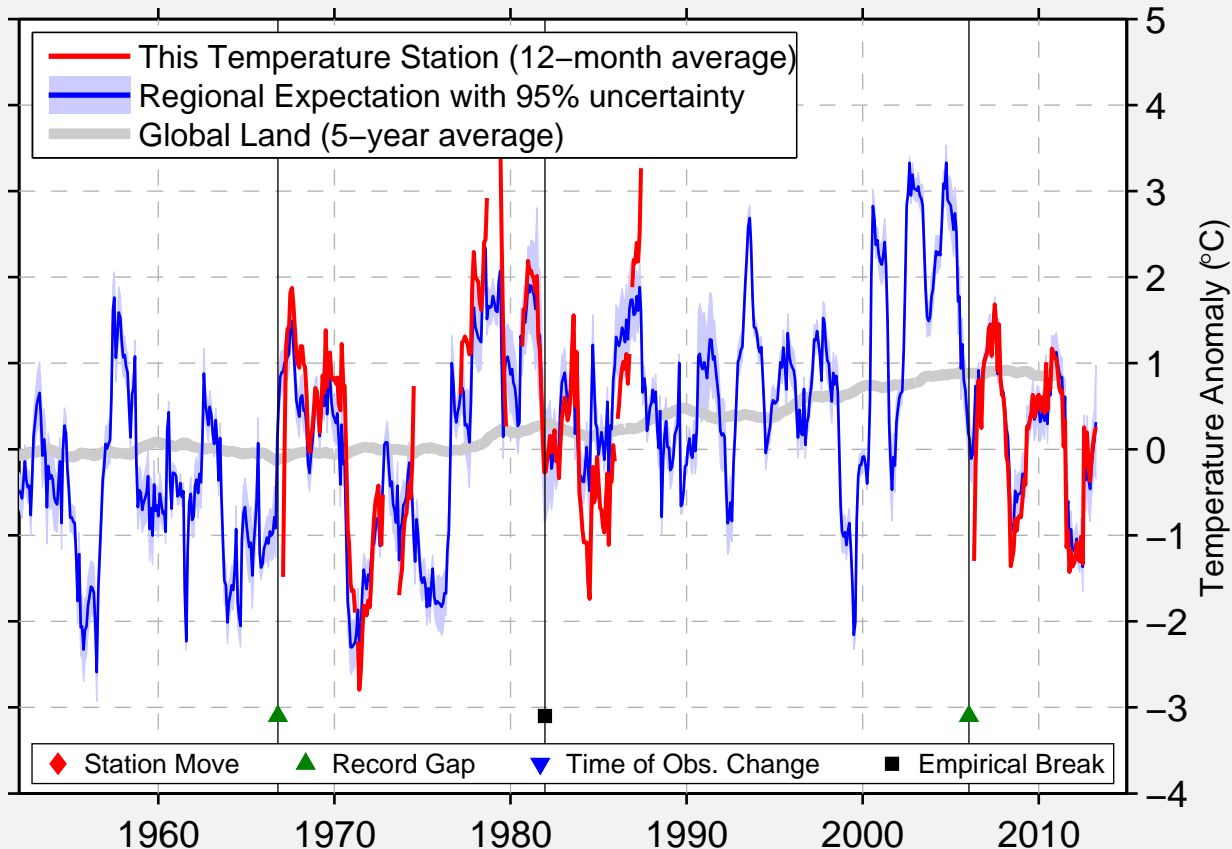

# RUSSIAN MISSION AP

61.775 N, 161.318 W (United States)

Data Quality Controlled and Aligned at Breakpoints

Berkeley Earth