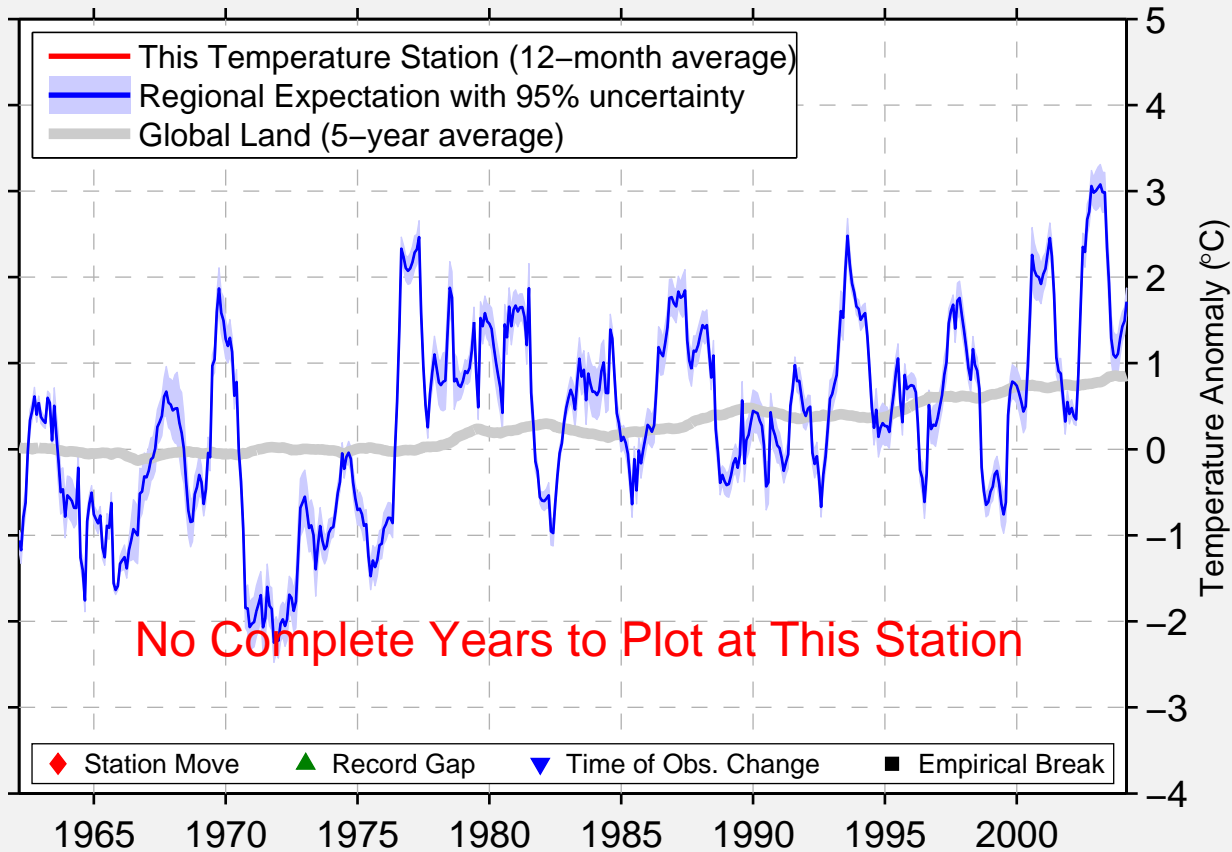

WILLOW HIGHWAY CAMP

61.767 N, 150.050 W (United States)

No Complete Years to Plot at This Station