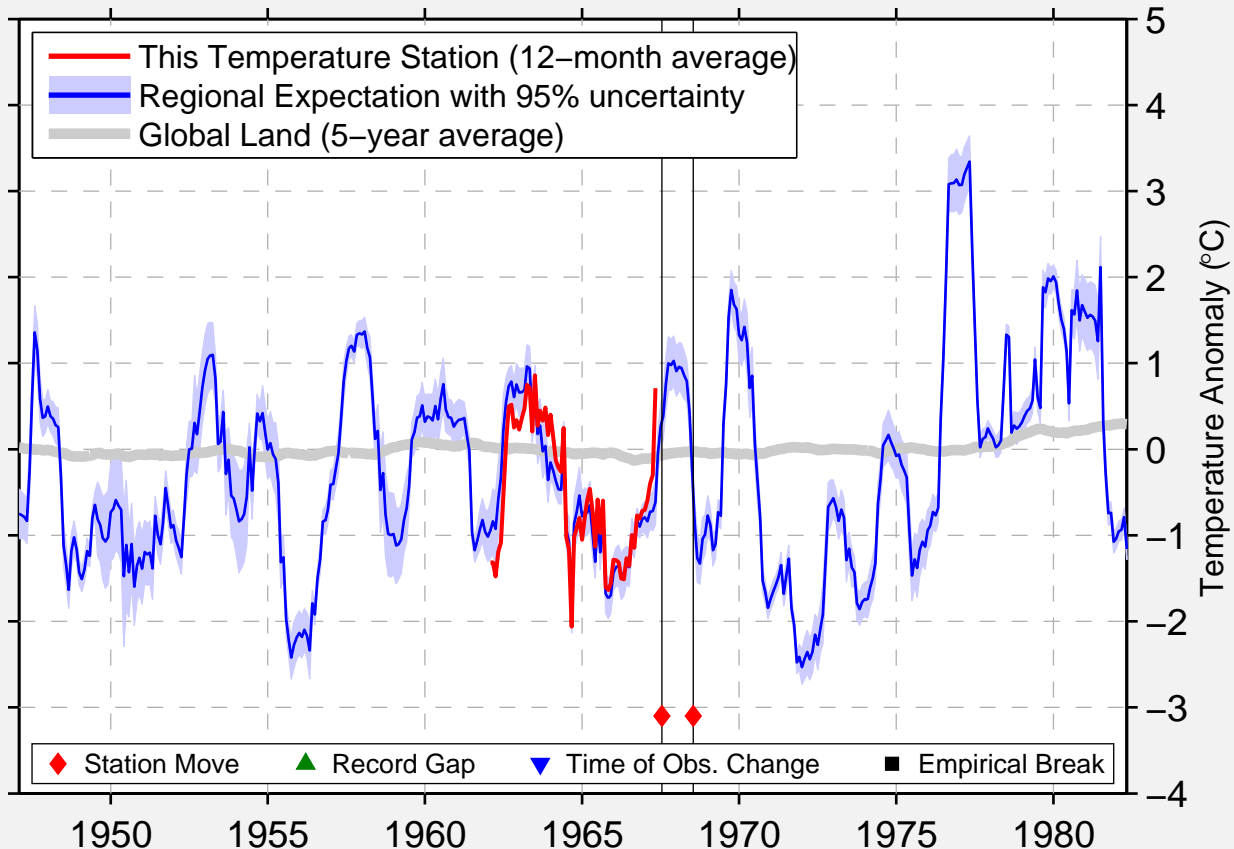

KENNEY LAKE SCHOOL

61.721 N, 144.938 W (United States)

Data Quality Controlled and Aligned at Breakpoints

Berkeley Earth