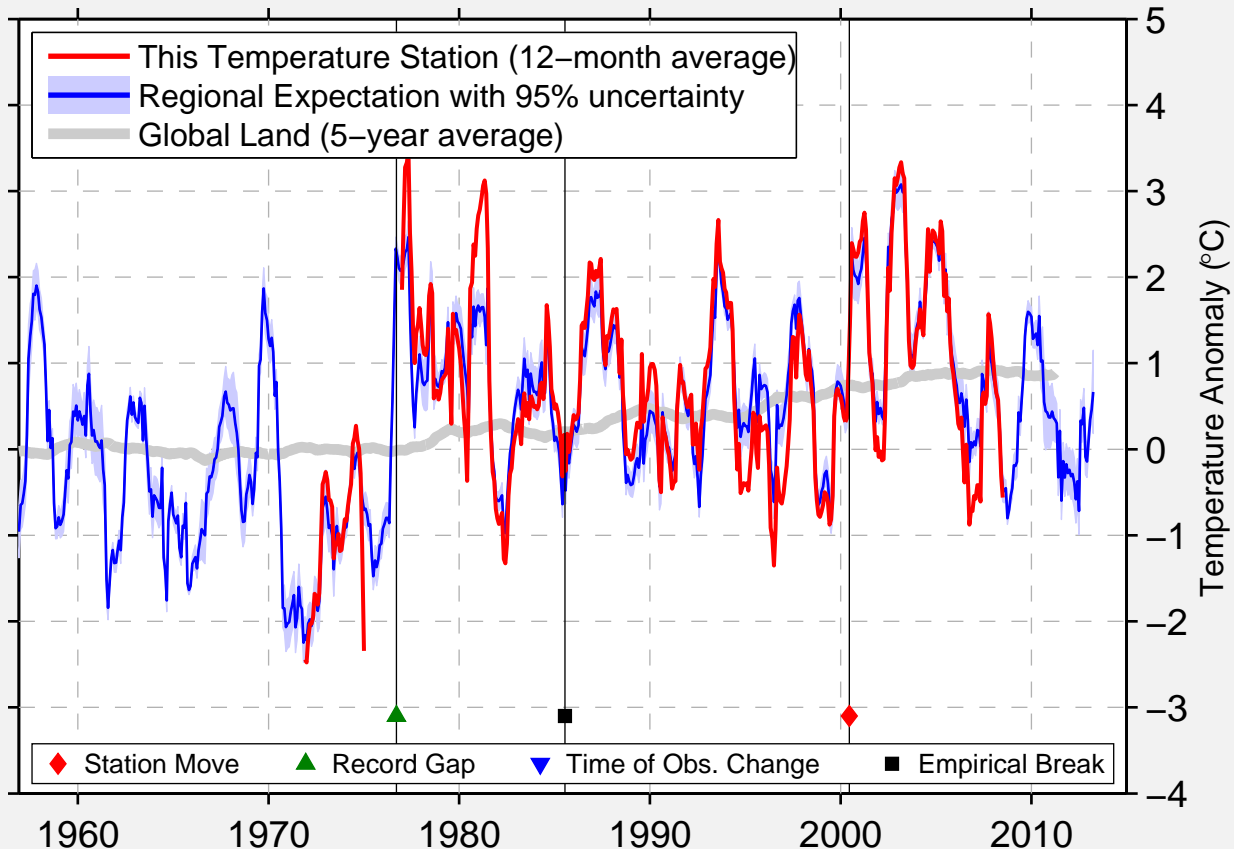

WHITES CROSSING

61.707 N, 149.998 W (United States)

Data Quality Controlled and Aligned at Breakpoints

Berkeley Earth