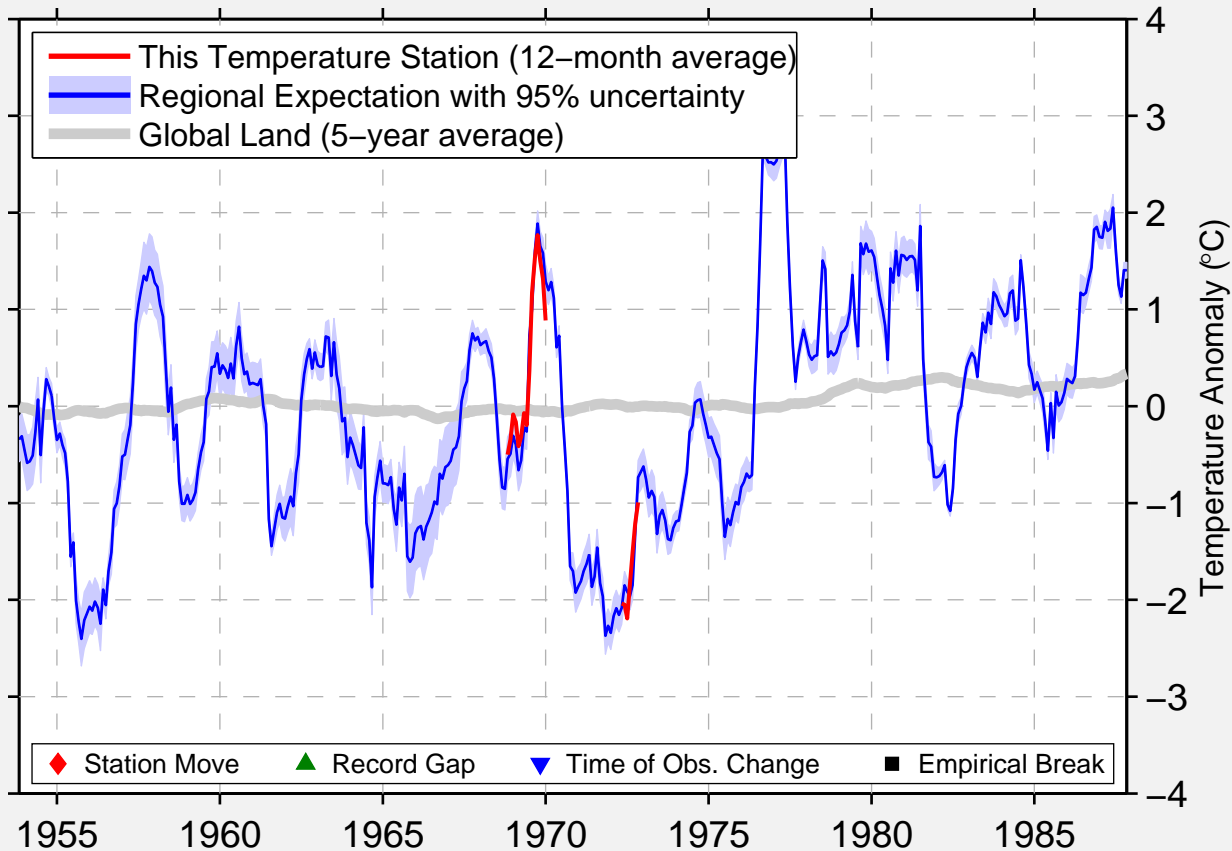

ADULT CONSERVATION CAM

61.700 N, 148.983 W (United States)

Data Quality Controlled and Aligned at Breakpoints

Berkeley Earth