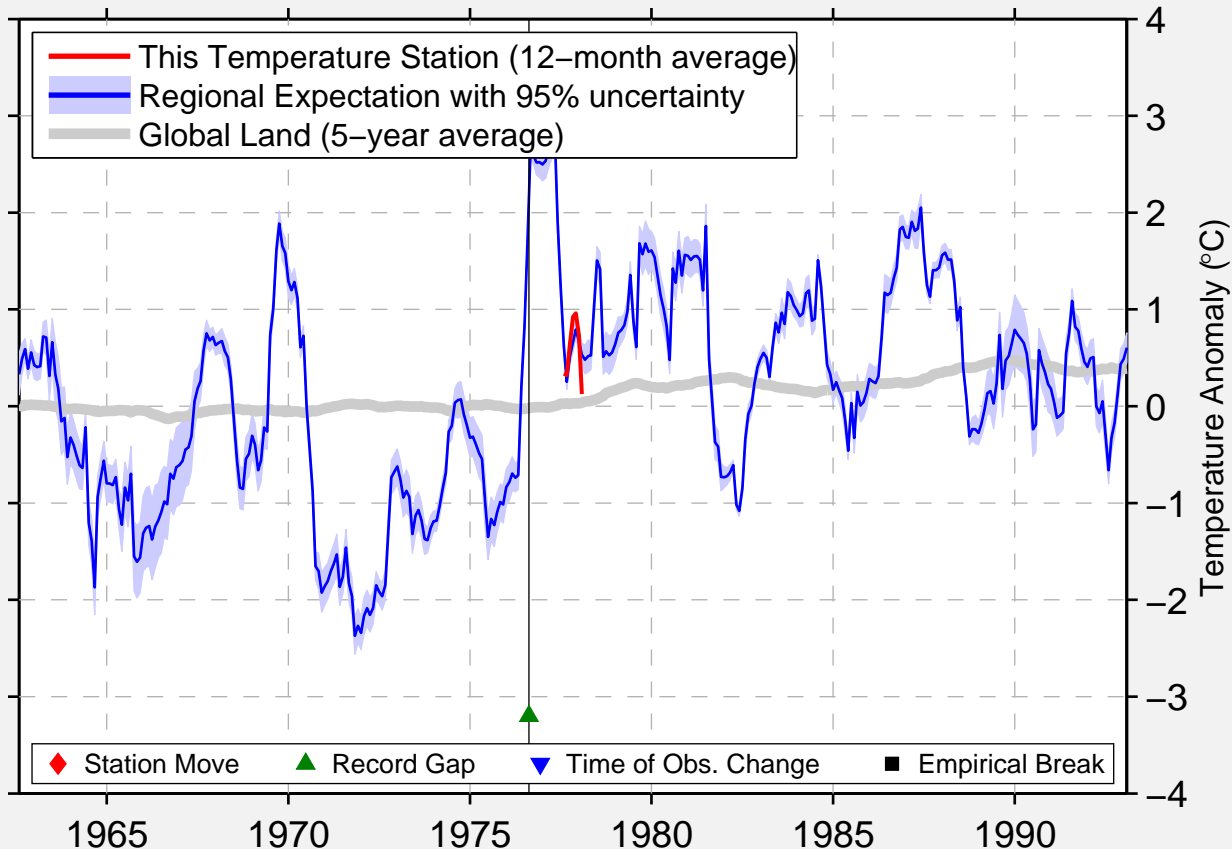

# PALMER CORRECTION CENTE

61.700 N, 148.983 W (United States)

Data Quality Controlled and Aligned at Breakpoints

Berkeley Earth