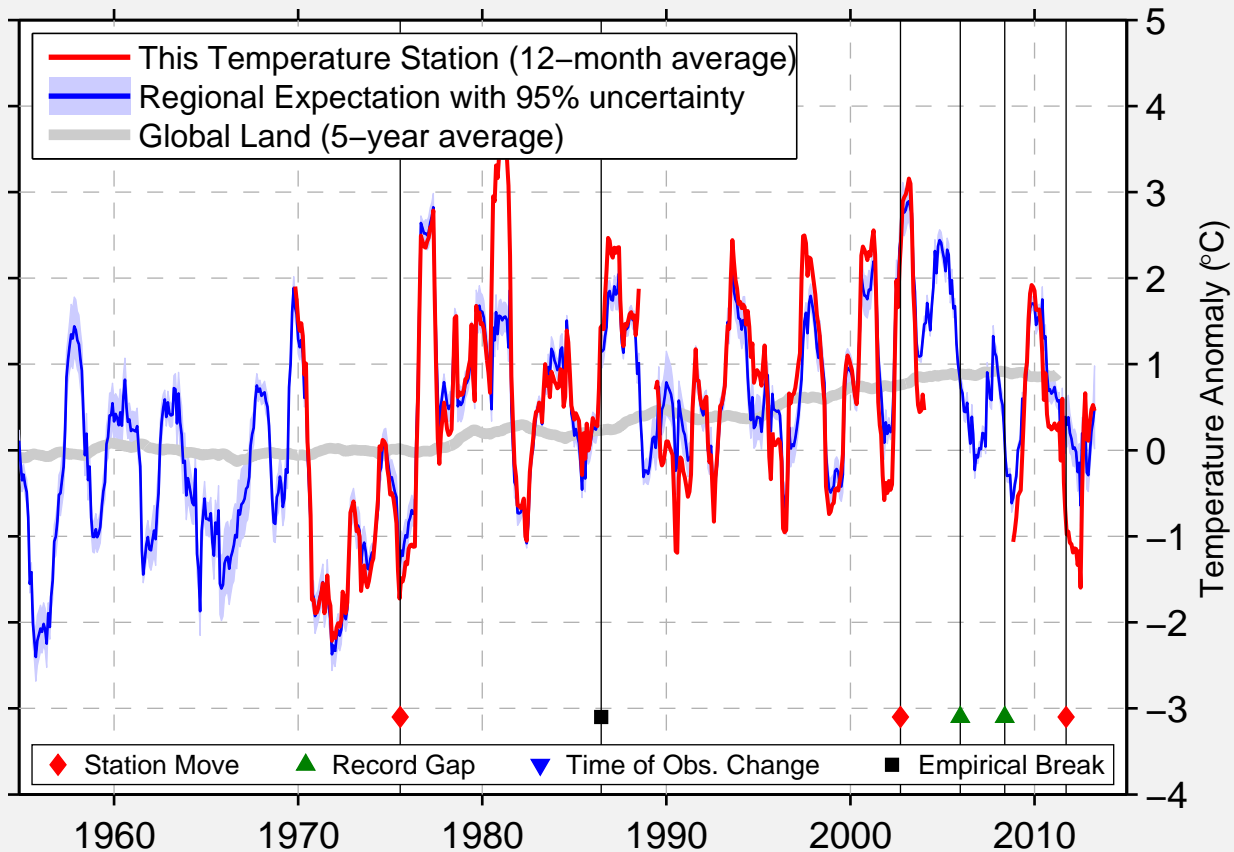

# BENS FARM

61.567 N, 149.140 W (United States)

Data Quality Controlled and Aligned at Breakpoints

Berkeley Earth