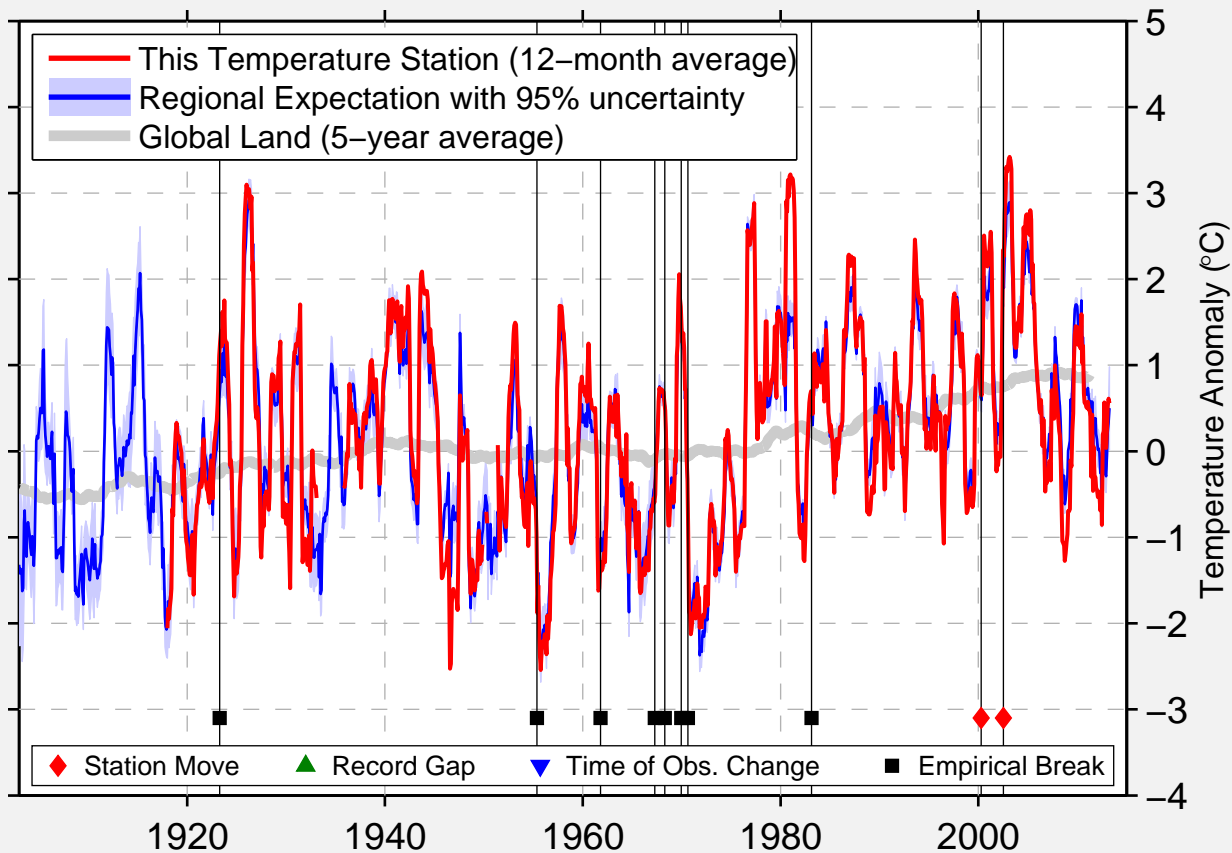

# MATANUSKA EXPERIMENT FARM

61.561 N, 149.260 W (United States)

Data Quality Controlled and Aligned at Breakpoints

Berkeley Earth