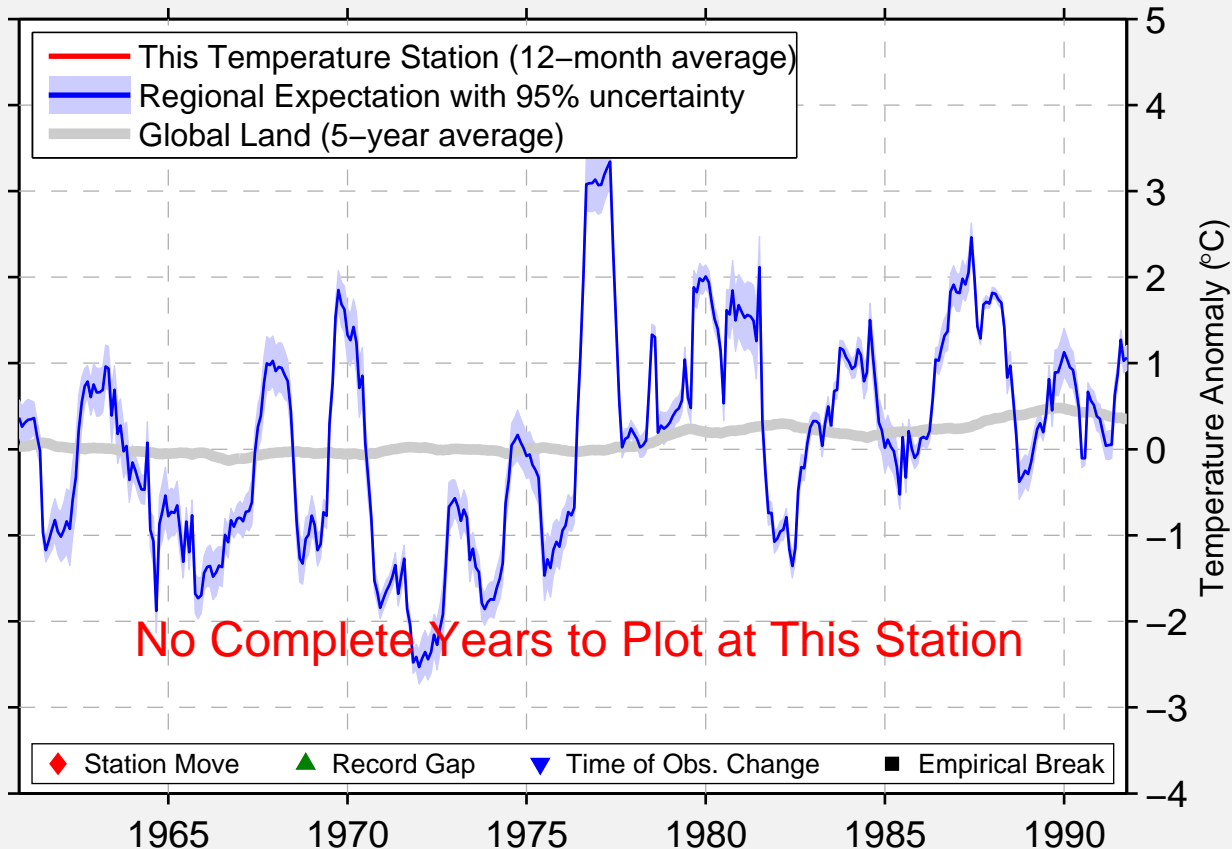

TONSINA LODGE

61.550 N, 145.217 W (United States)

No Complete Years to Plot at This Station