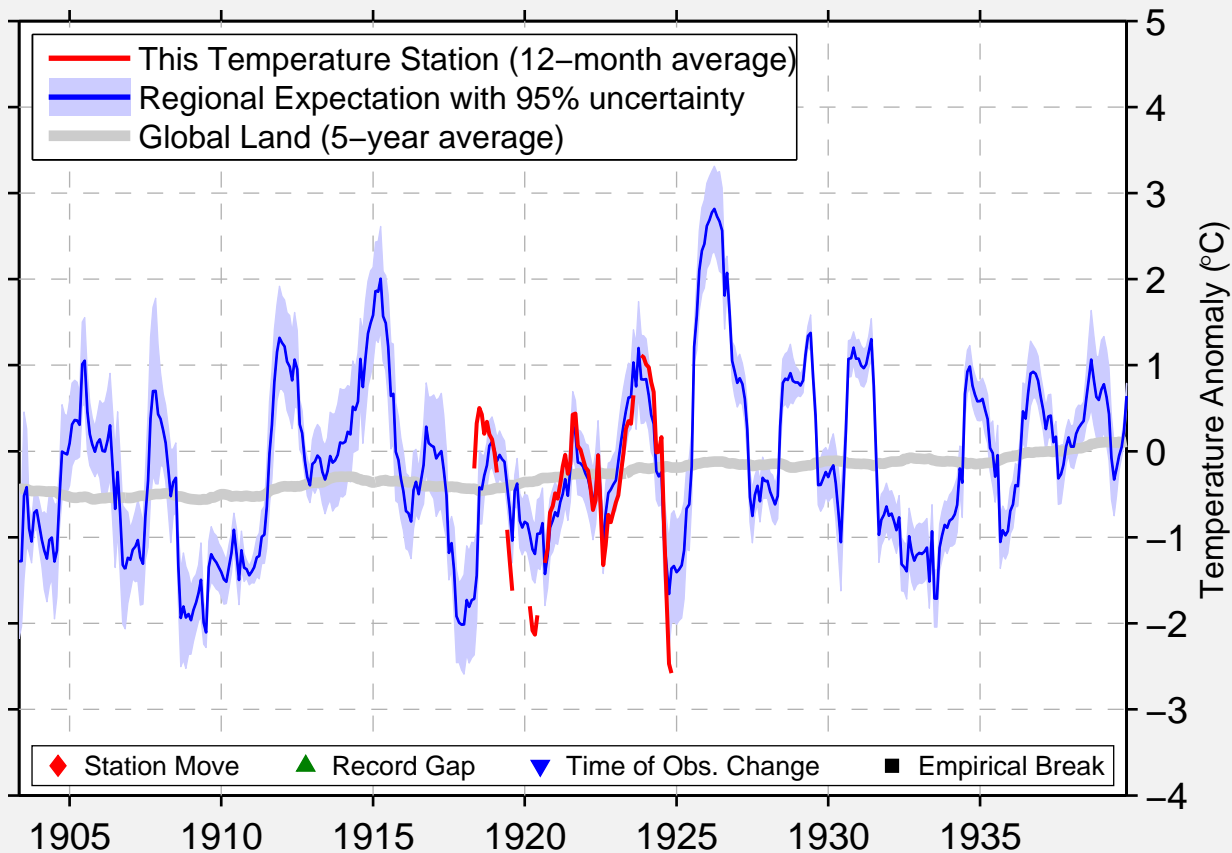

STRELNA

61.533 N, 144.100 W (United States)

Data Quality Controlled and Aligned at Breakpoints

Berkeley Earth