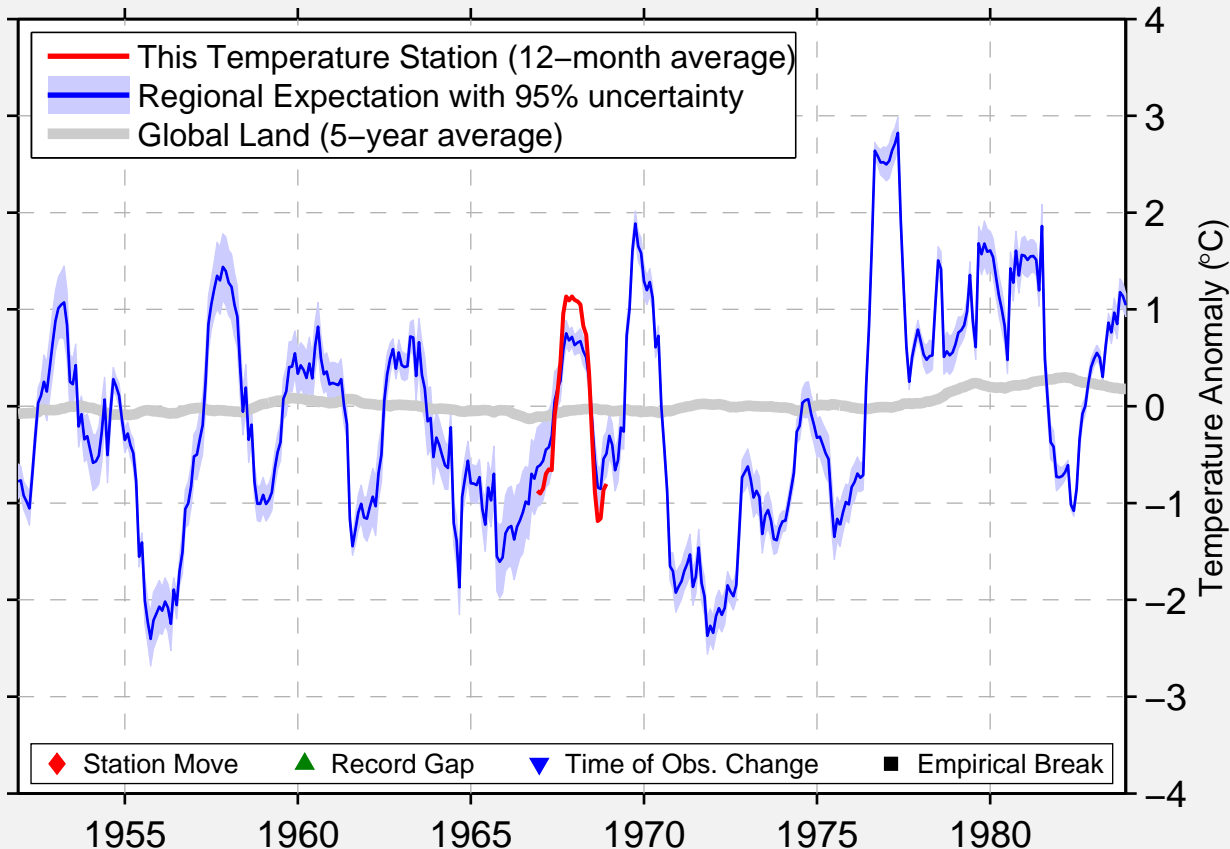

BENBOW

61.533 N, 149.100 W (United States)

Data Quality Controlled and Aligned at Breakpoints

Berkeley Earth