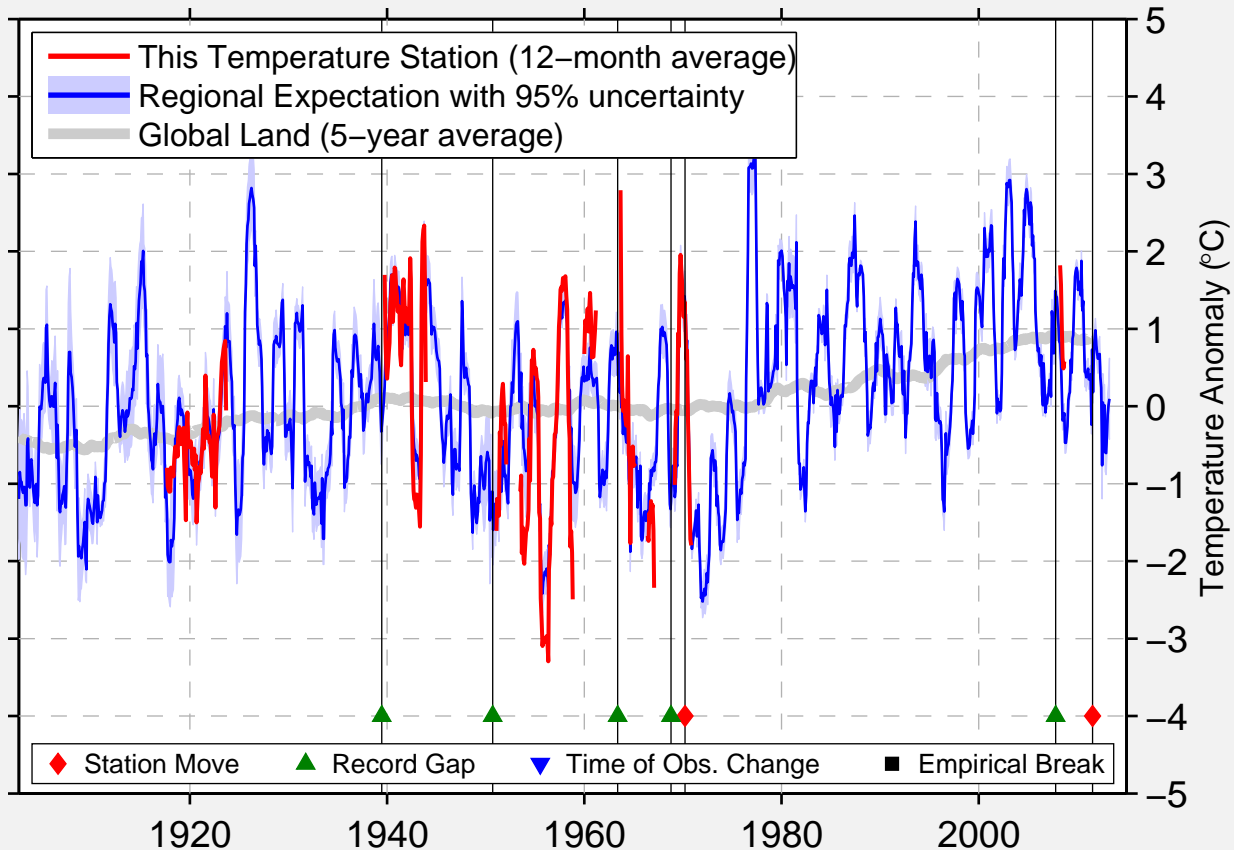

CHITINA

61.522 N, 144.441 W (United States)

Data Quality Controlled and Aligned at Breakpoints

Berkeley Earth