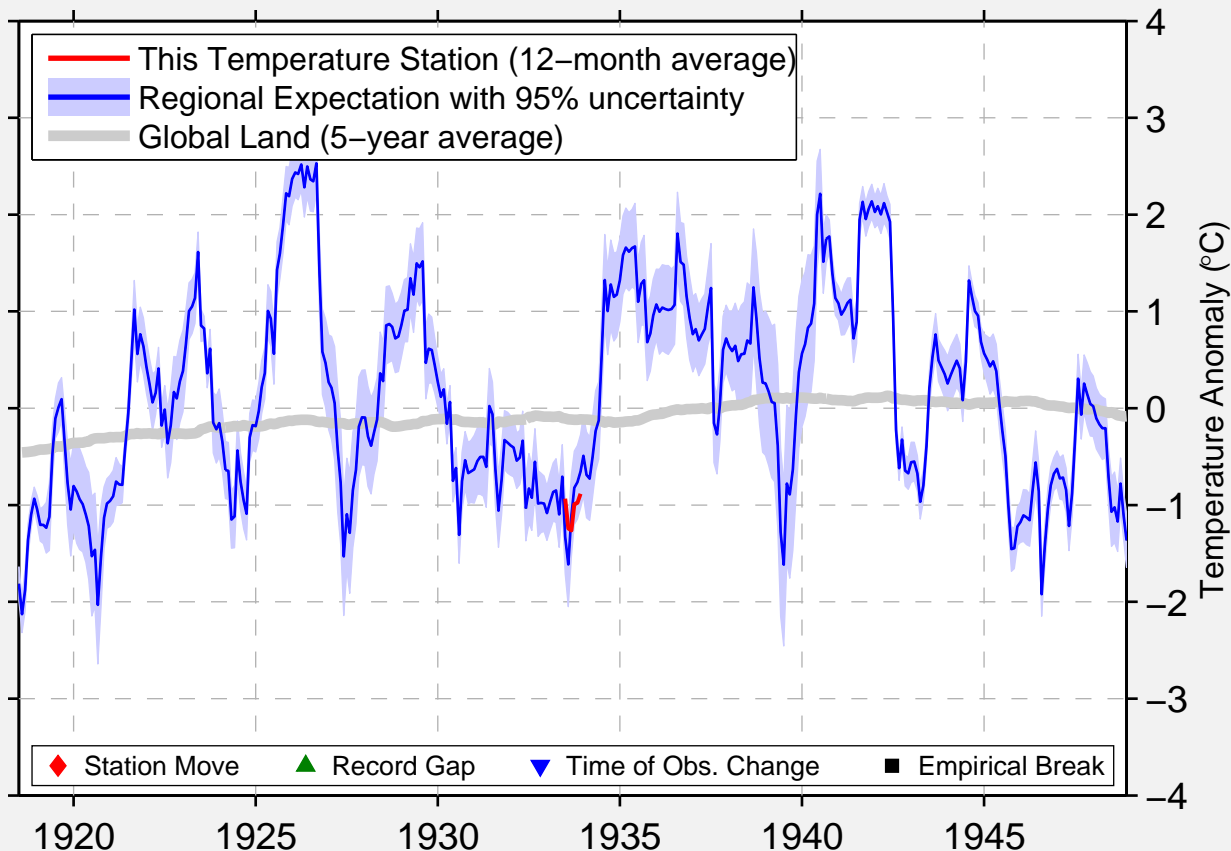

# KALSKAG

61.450 N, 160.817 W (United States)

Data Quality Controlled and Aligned at Breakpoints

Berkeley Earth