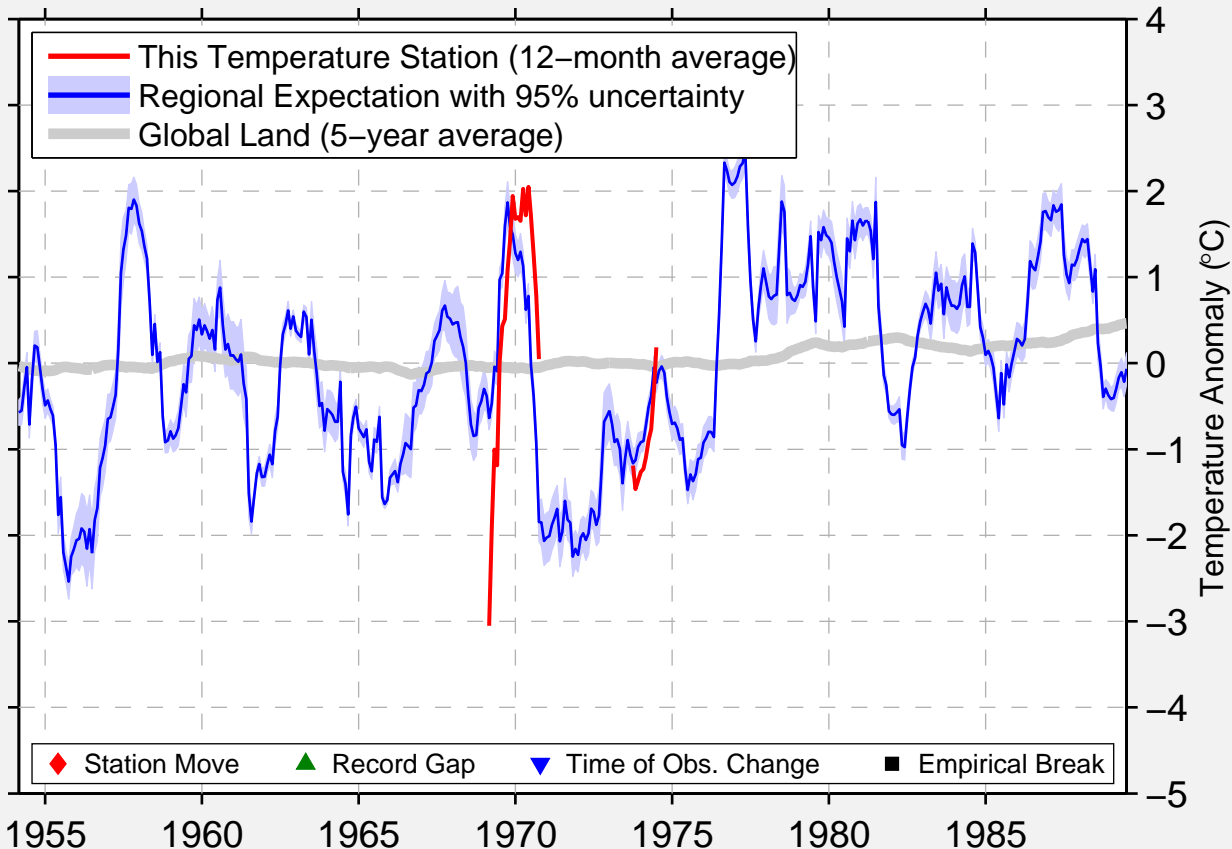

GOOSE BAY NIKE SITE

61.400 N, 149.850 W (United States)

Data Quality Controlled and Aligned at Breakpoints

Berkeley Earth