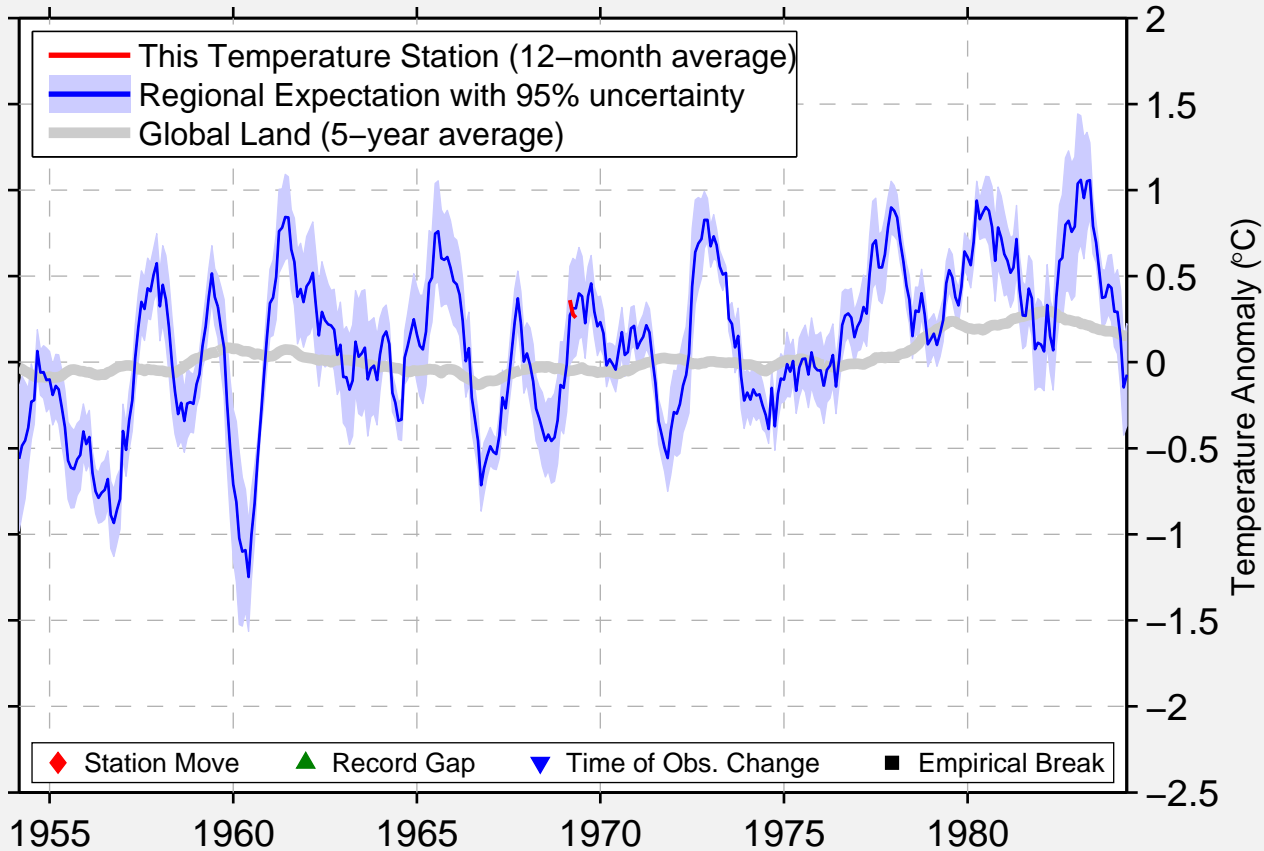

MADURA STATION

31.927 S, 126.973 E (Australia)

◆ Station Move ▲ Record Gap ▼ Time of Obs. Change ■ Empirical Break