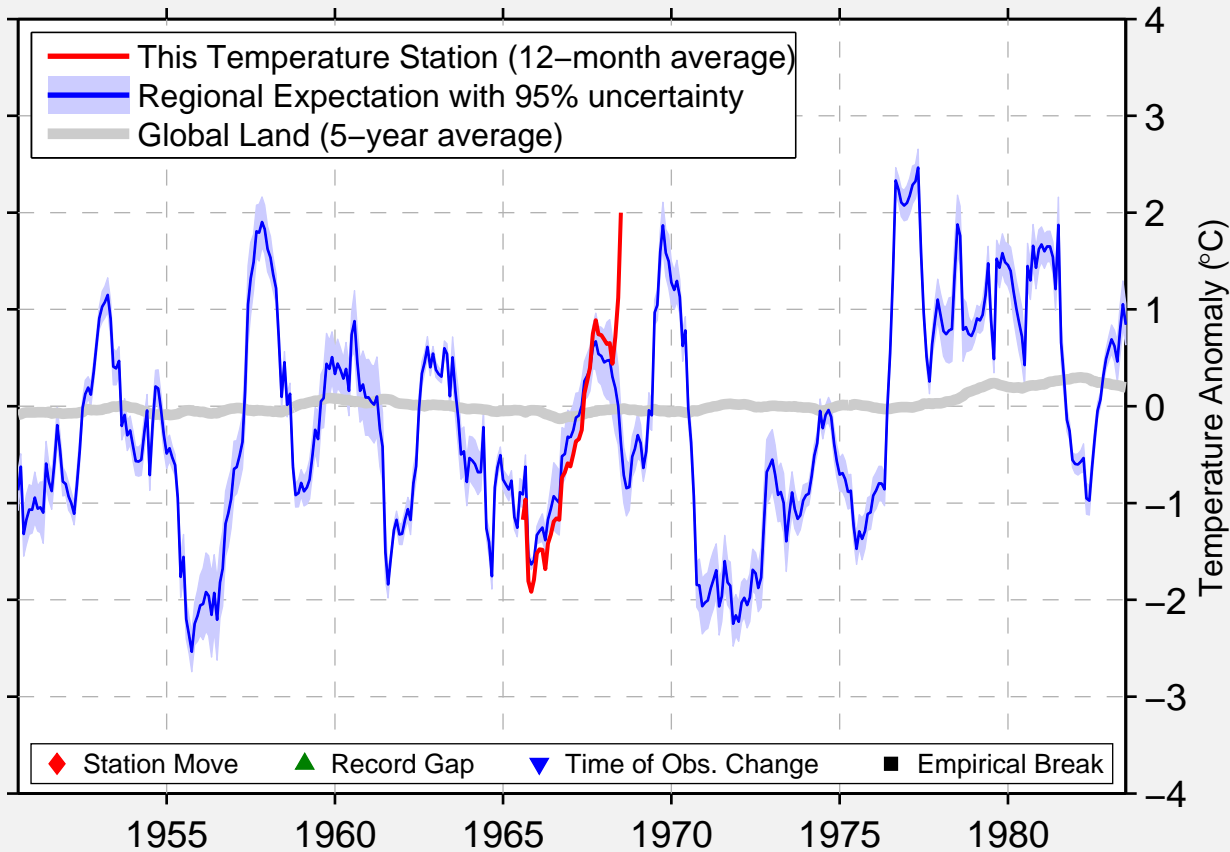

MOOSE RUN FT RICHA

61.250 N, 149.667 W (United States)

Data Quality Controlled and Aligned at Breakpoints

Berkeley Earth