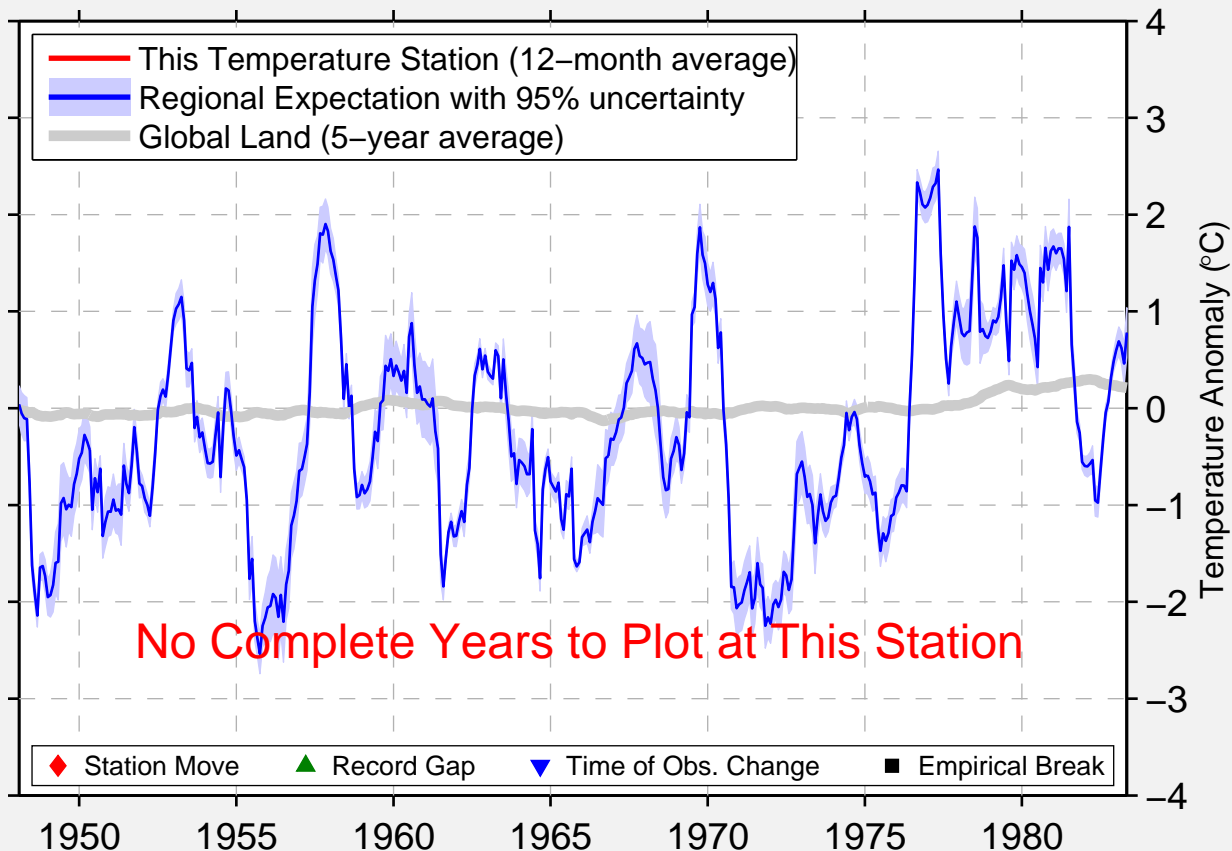

CREEKSID PARK SCHOOL

61.217 N, 149.733 W (United States)

Data Quality Controlled and Aligned at Breakpoints

Berkeley Earth