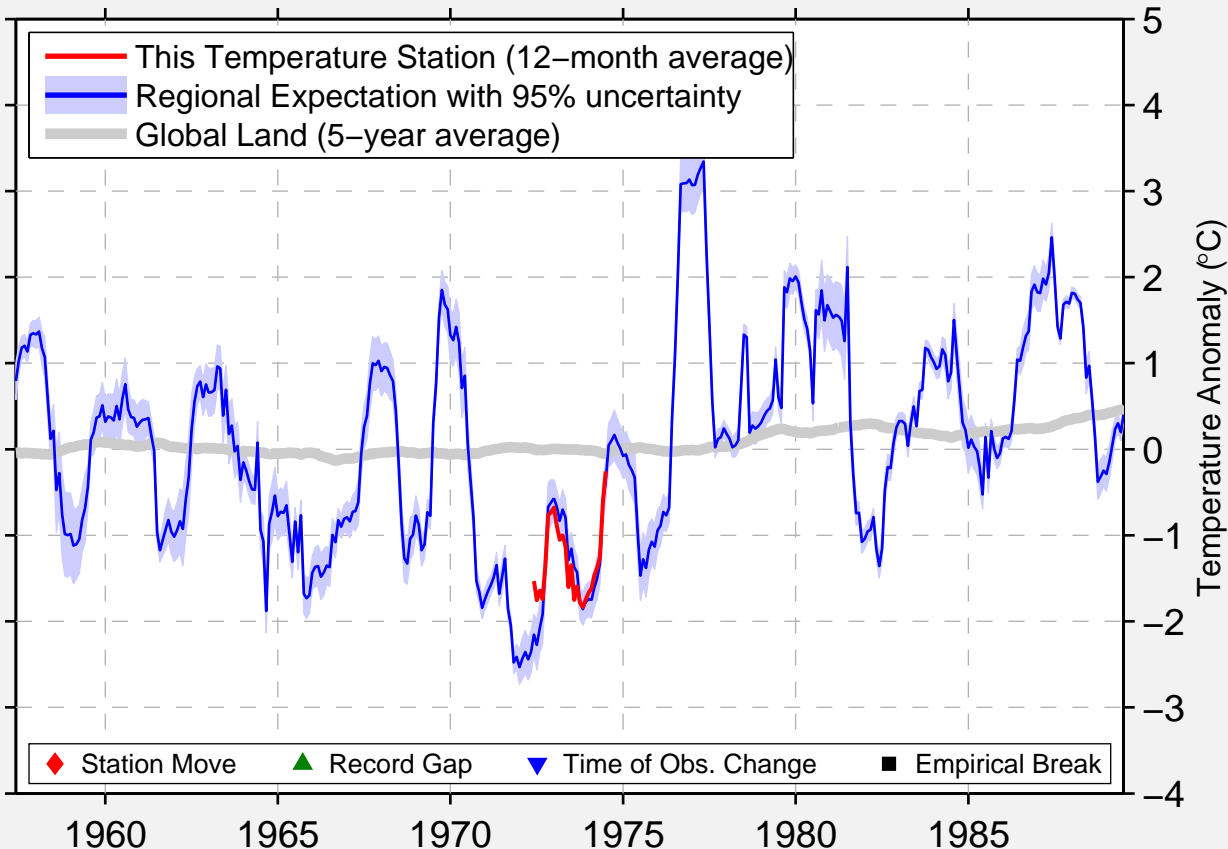

TSAINA LODGE

61.200 N, 145.533 W (United States)

Data Quality Controlled and Aligned at Breakpoints

Berkeley Earth