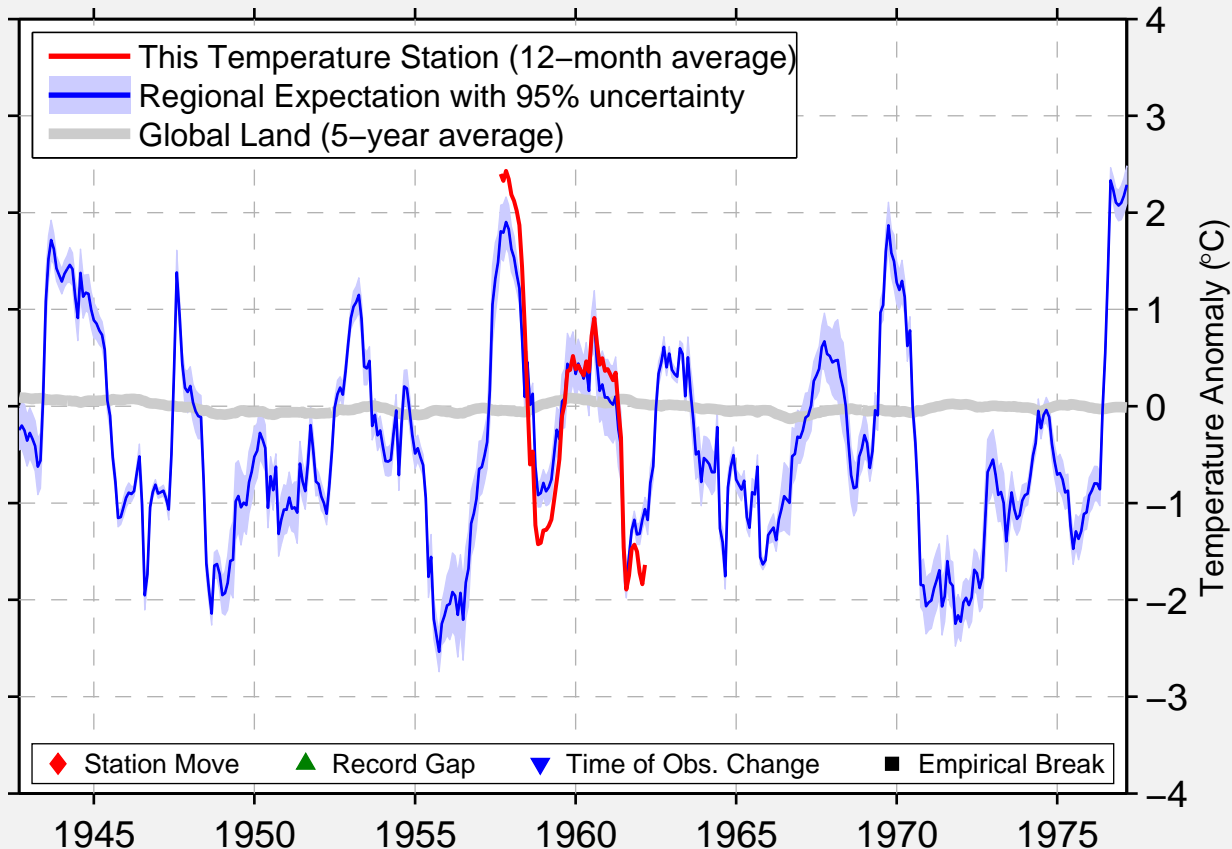

ANCHORAGE 4 ESE

61.200 N, 149.783 W (United States)

Data Quality Controlled and Aligned at Breakpoints

Berkeley Earth