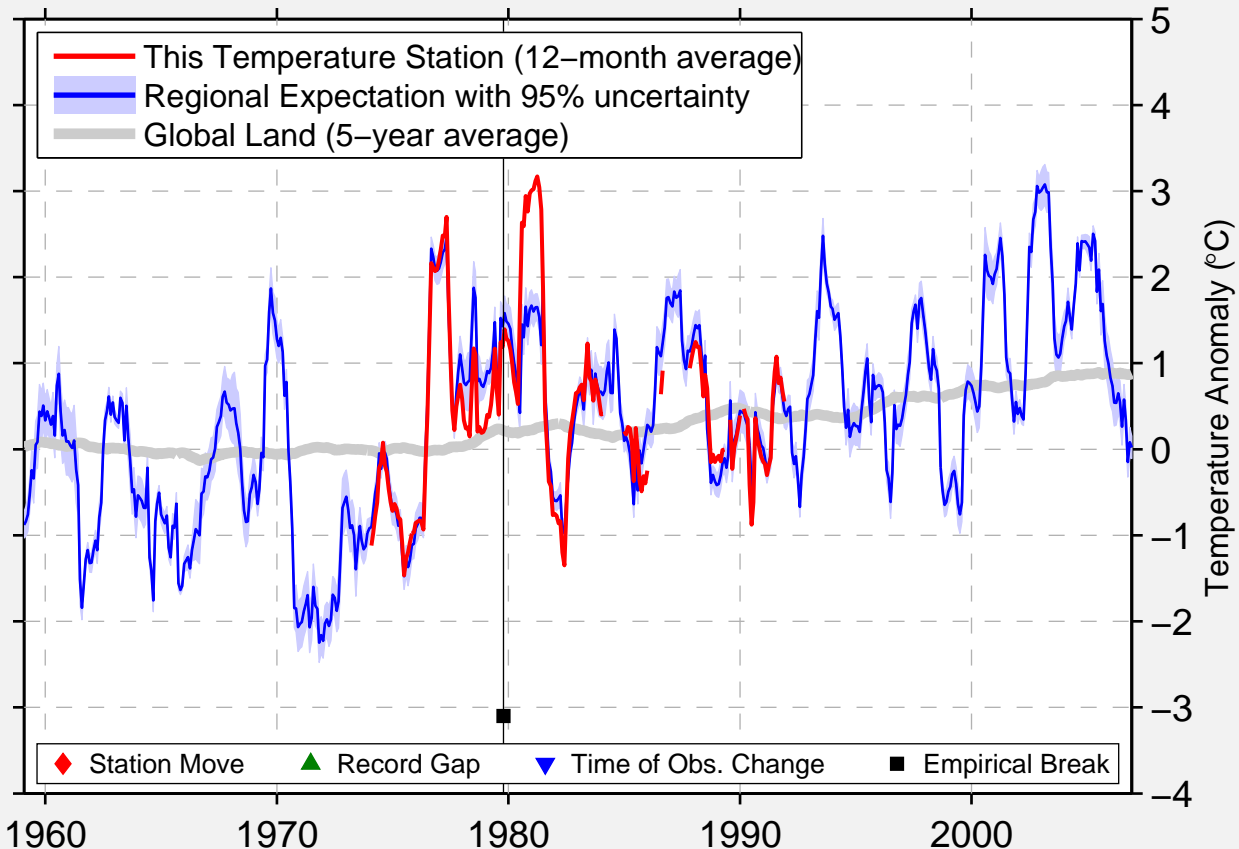

BELUGA

61.183 N, 151.033 W (United States)

Data Quality Controlled and Aligned at Breakpoints

Berkeley Earth