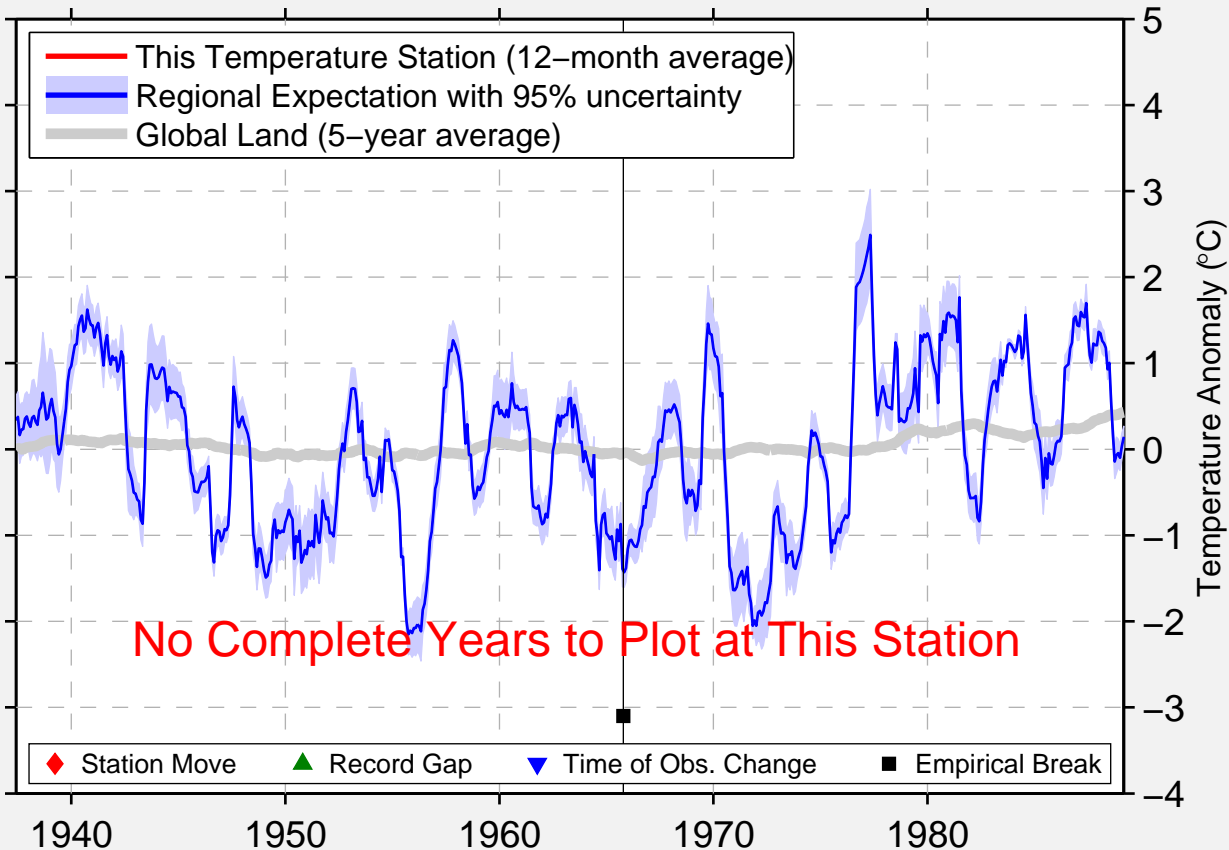

THOMPSON PASS

61.133 N, 145.750 W (United States)

No Complete Years to Plot at This Station

◆ Station Move ▲ Record Gap ▼ Time of Obs. Change ■ Empirical Break