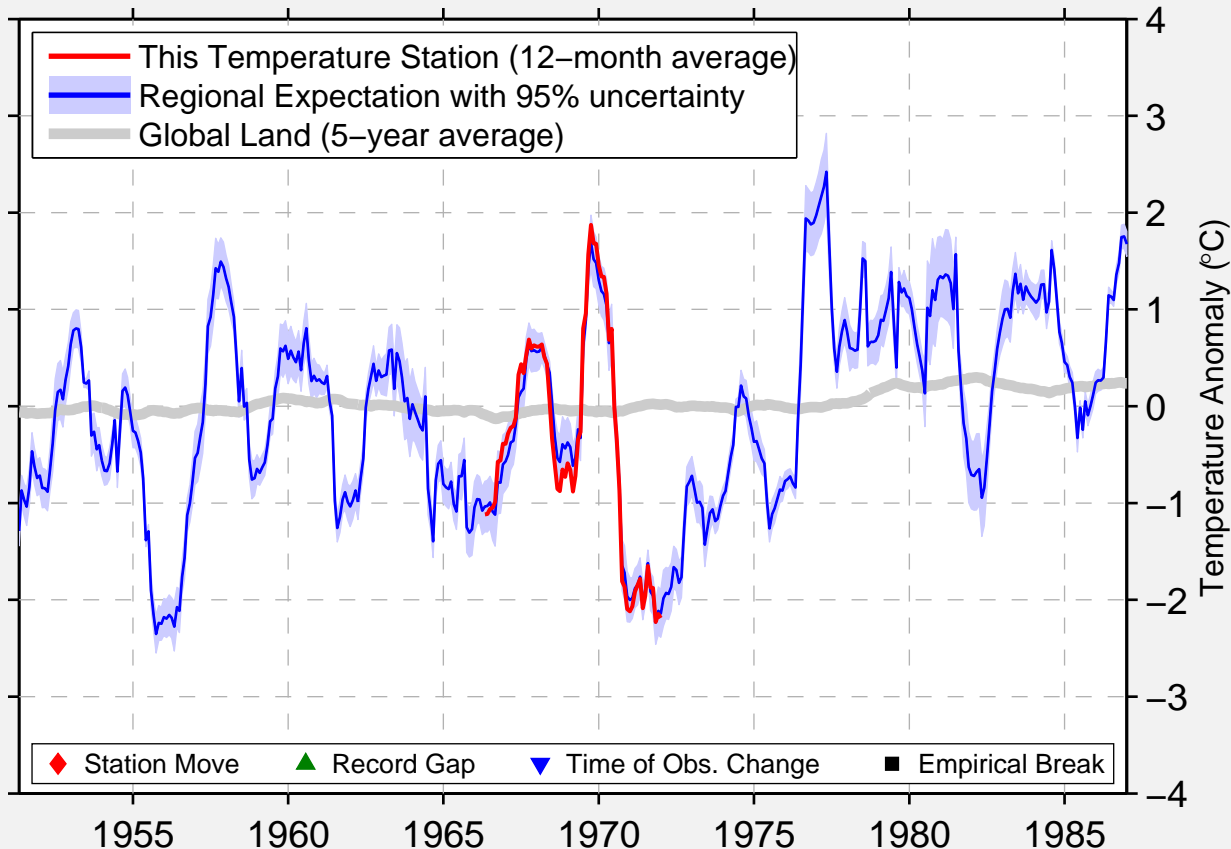

# BIRCH ROAD

61.133 N, 149.767 W (United States)

Data Quality Controlled and Aligned at Breakpoints

Berkeley Earth