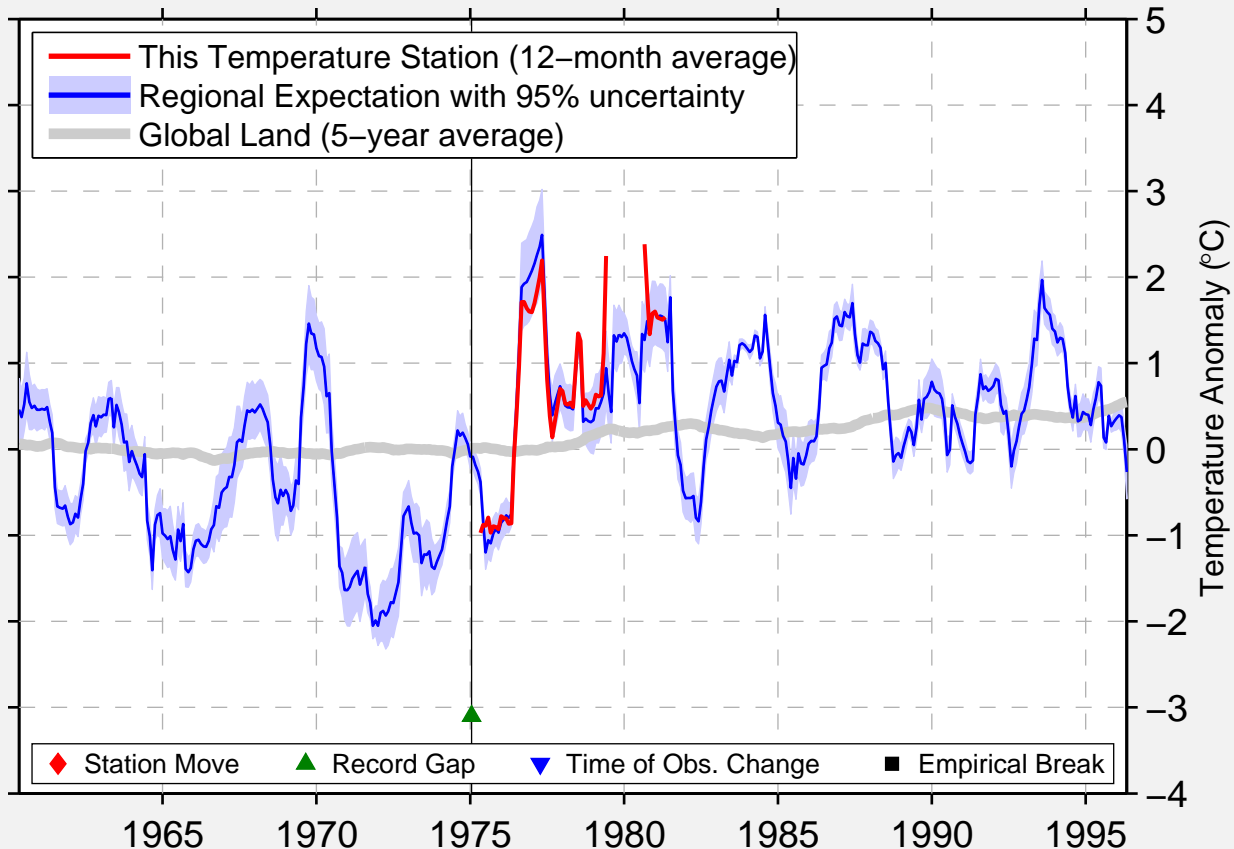

WORTMAN'S

61.117 N, 145.817 W (United States)

Data Quality Controlled and Aligned at Breakpoints

Berkeley Earth