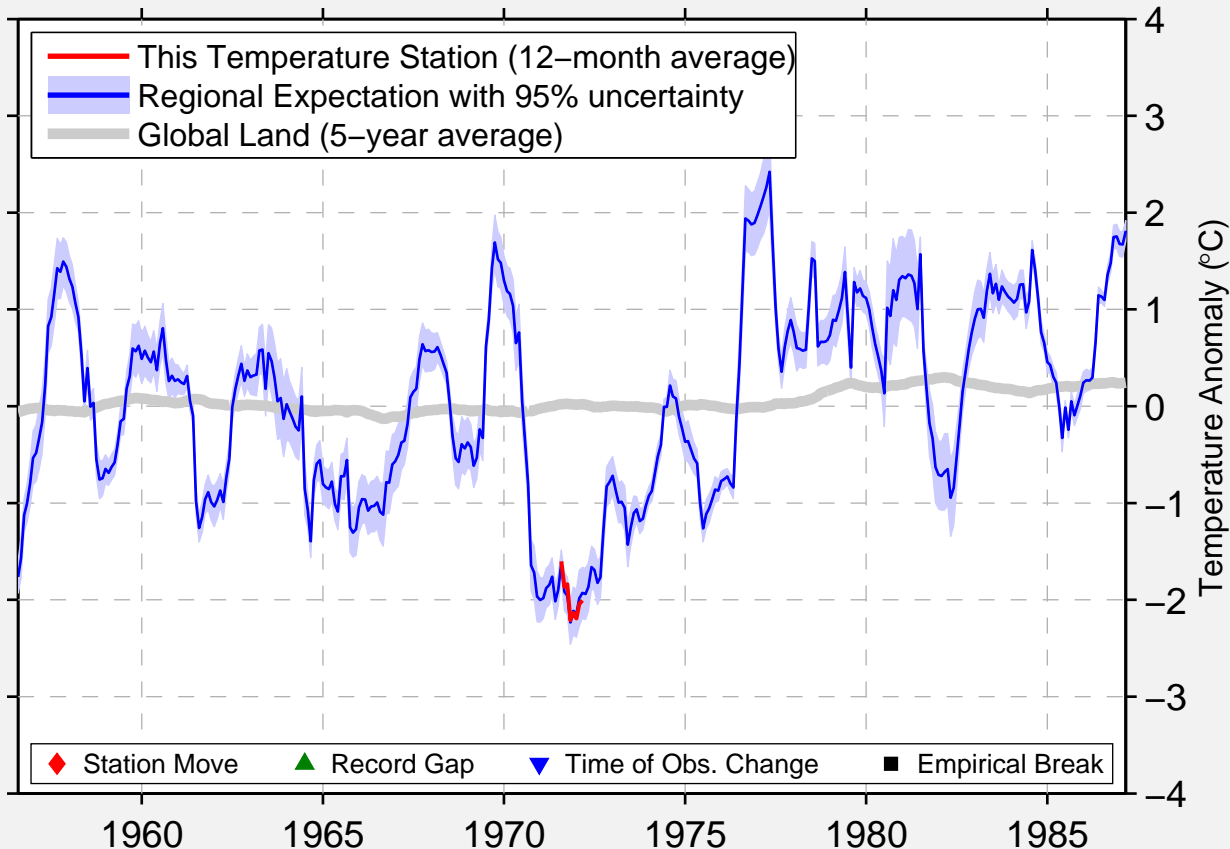

BEACON PARK

61.117 N, 149.850 W (United States)

Data Quality Controlled and Aligned at Breakpoints

Berkeley Earth