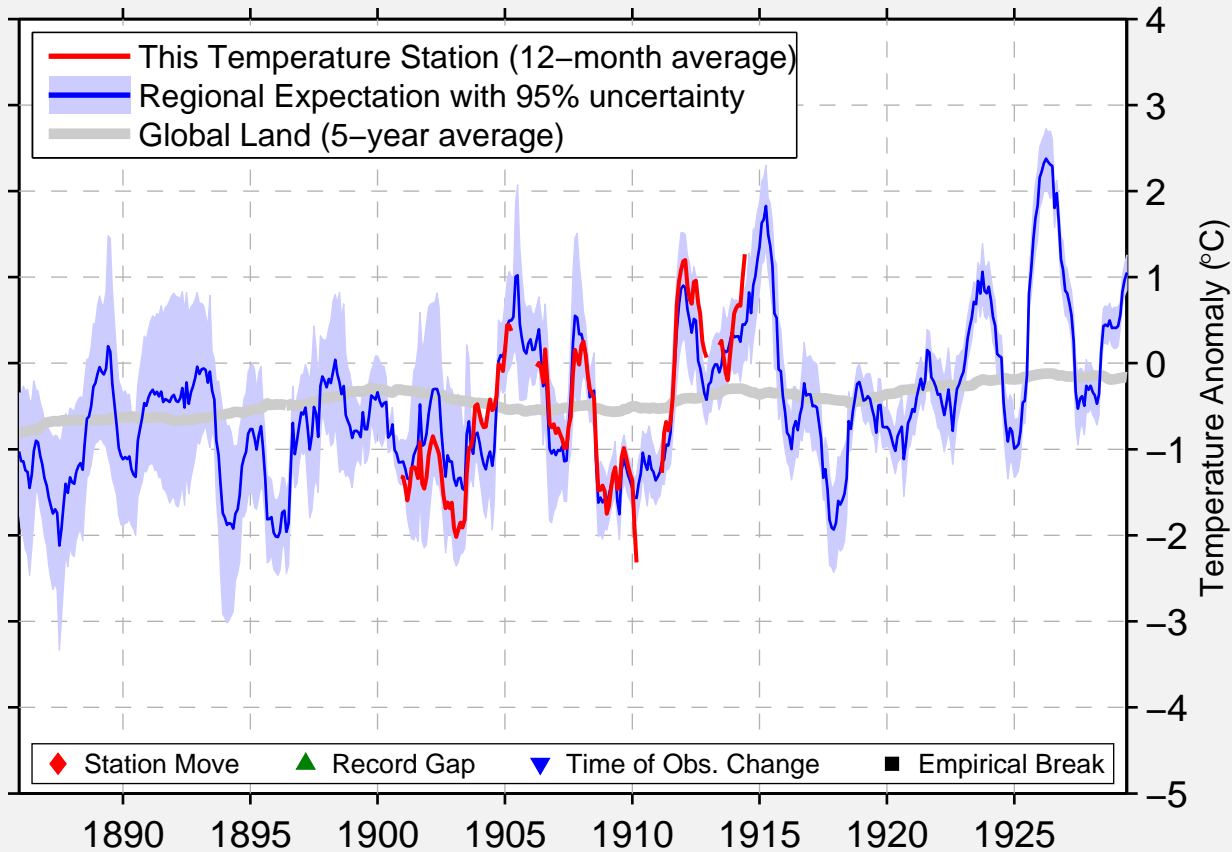

FORT LISCUM

61.100 N, 146.450 W (United States)

Data Quality Controlled and Aligned at Breakpoints

Berkeley Earth