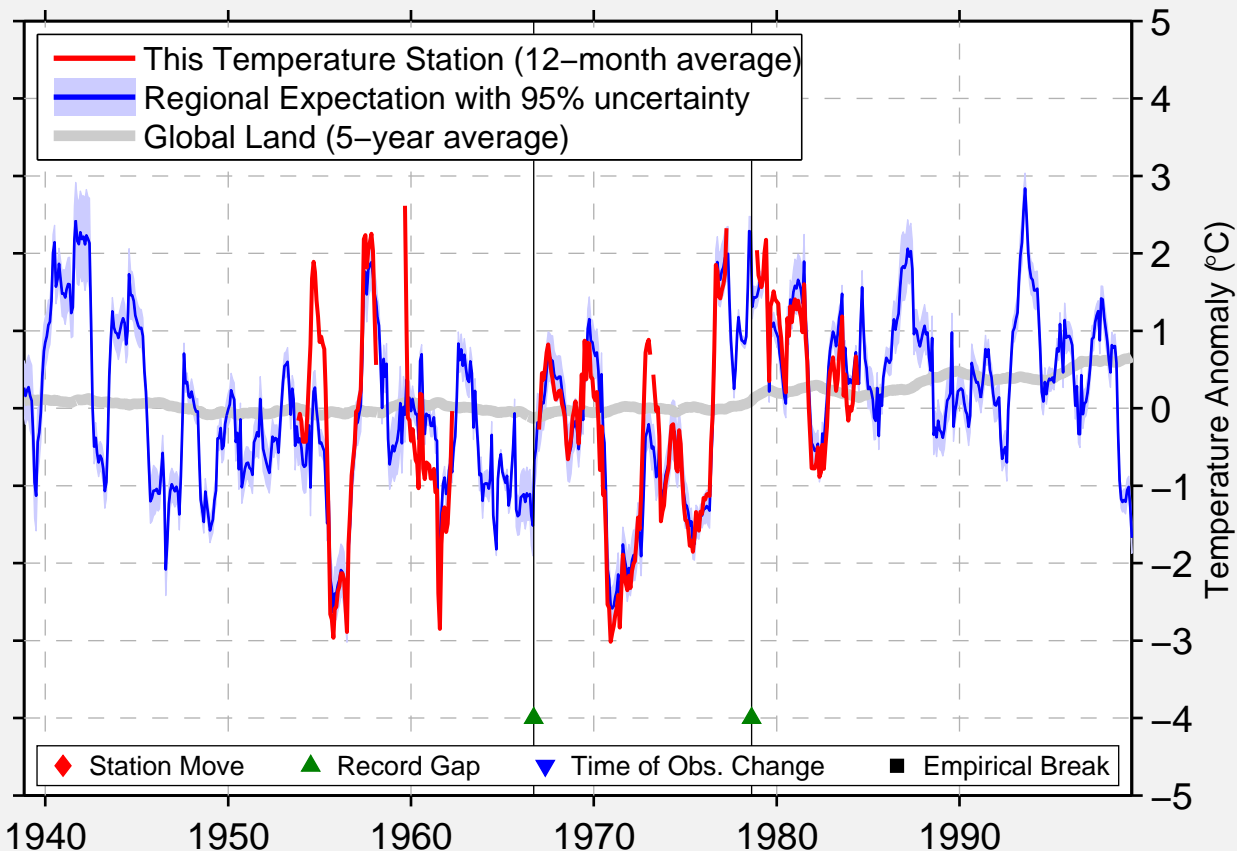

# SPARREVOHN

61.100 N, 155.550 W (United States)

Data Quality Controlled and Aligned at Breakpoints

Berkeley Earth