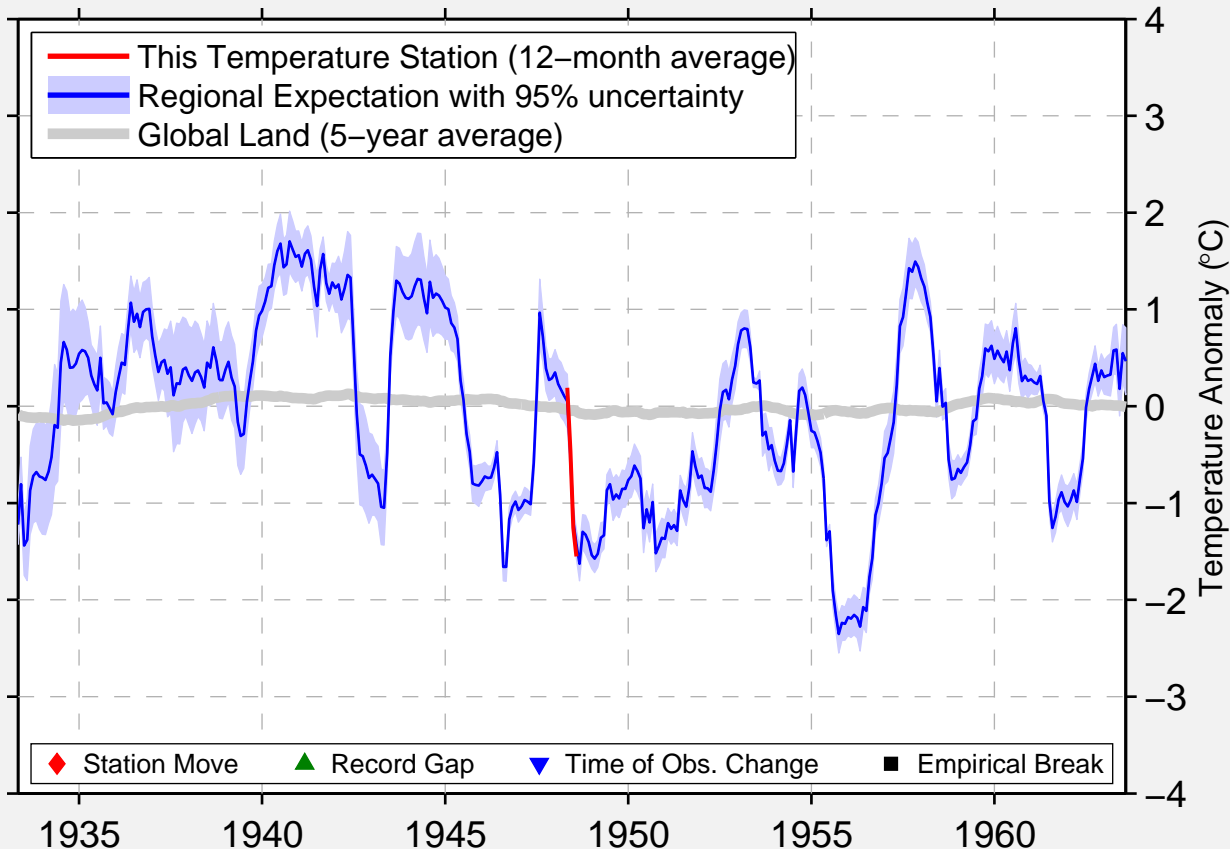

# KLATTS FARM

61.067 N, 149.900 W (United States)

Data Quality Controlled and Aligned at Breakpoints

Berkeley Earth