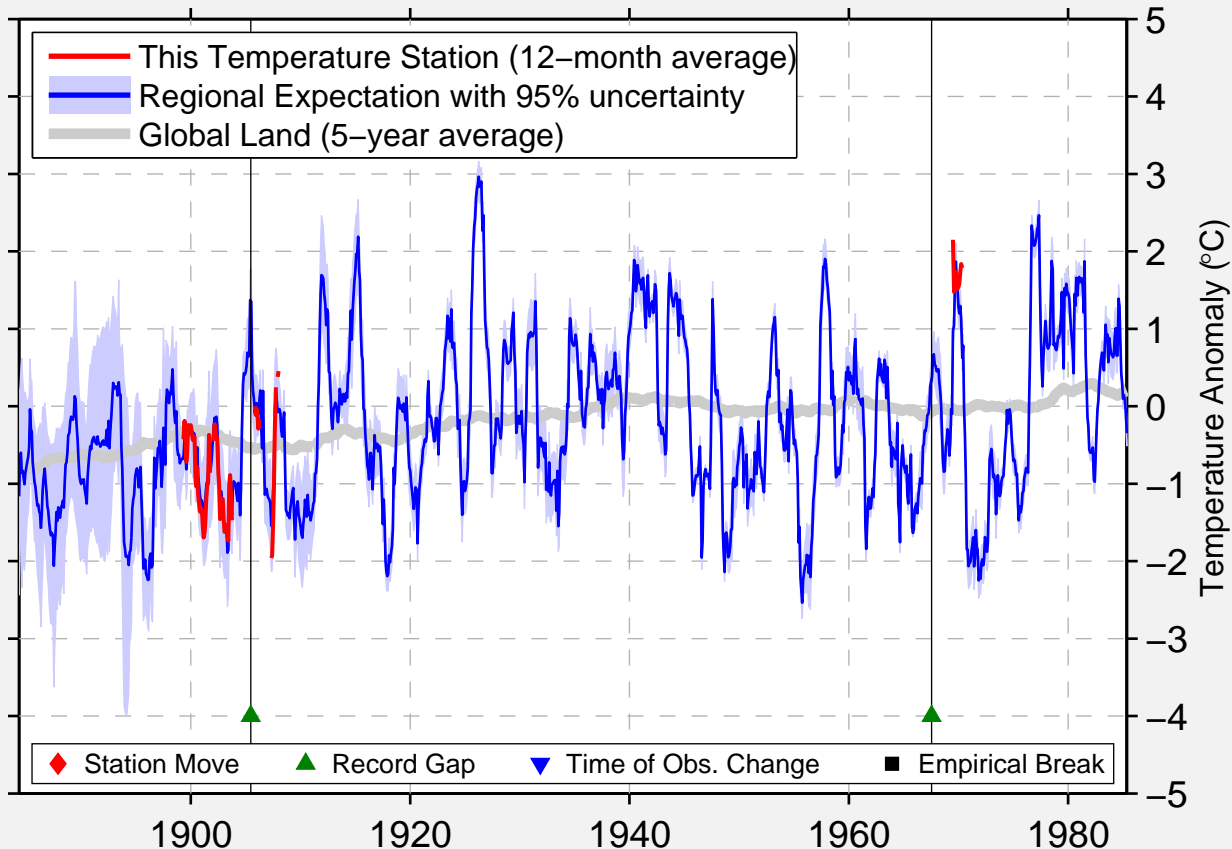

# TYONEK

61.067 N, 151.133 W (United States)

Data Quality Controlled and Aligned at Breakpoints

Berkeley Earth