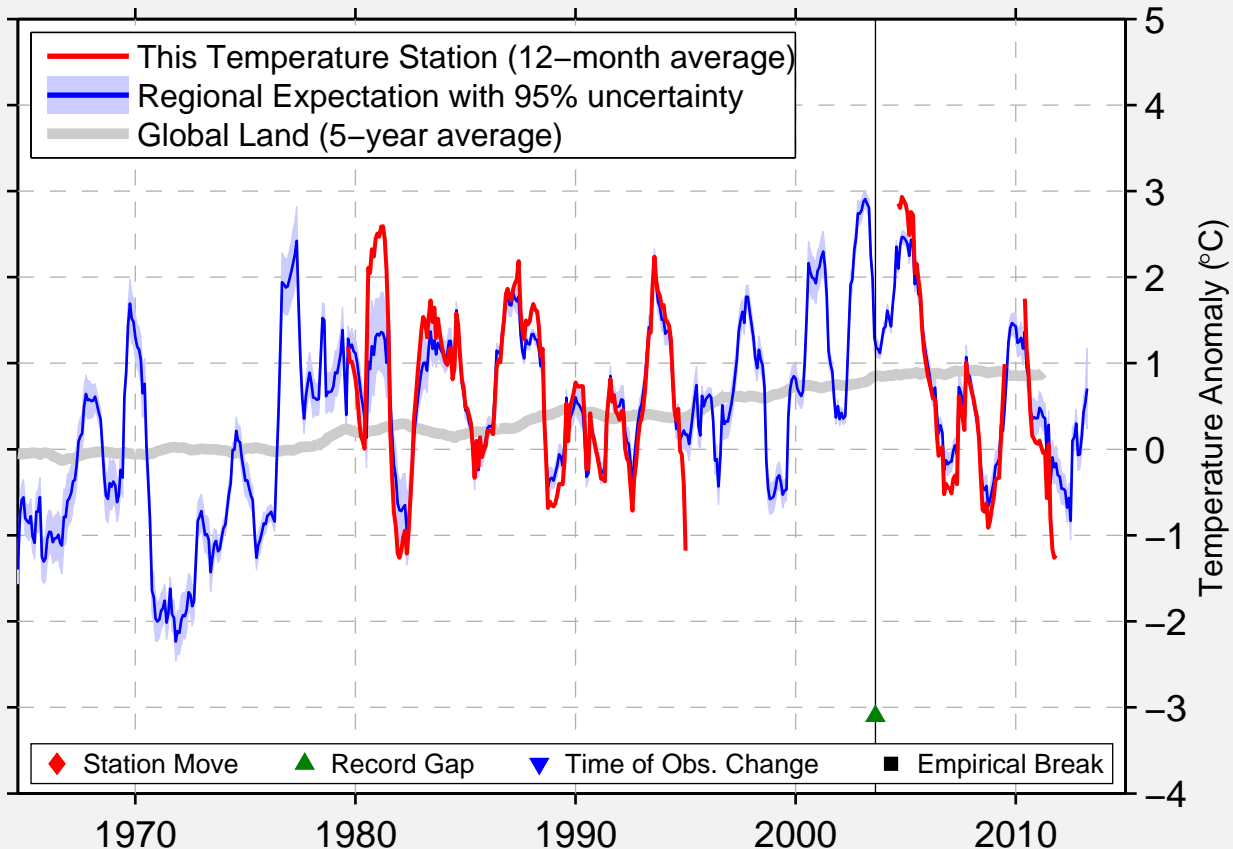

# HOPE

60.912 N, 149.633 W (United States)

◆ Station Move    ▲ Record Gap    ▼ Time of Obs. Change    ■ Empirical Break