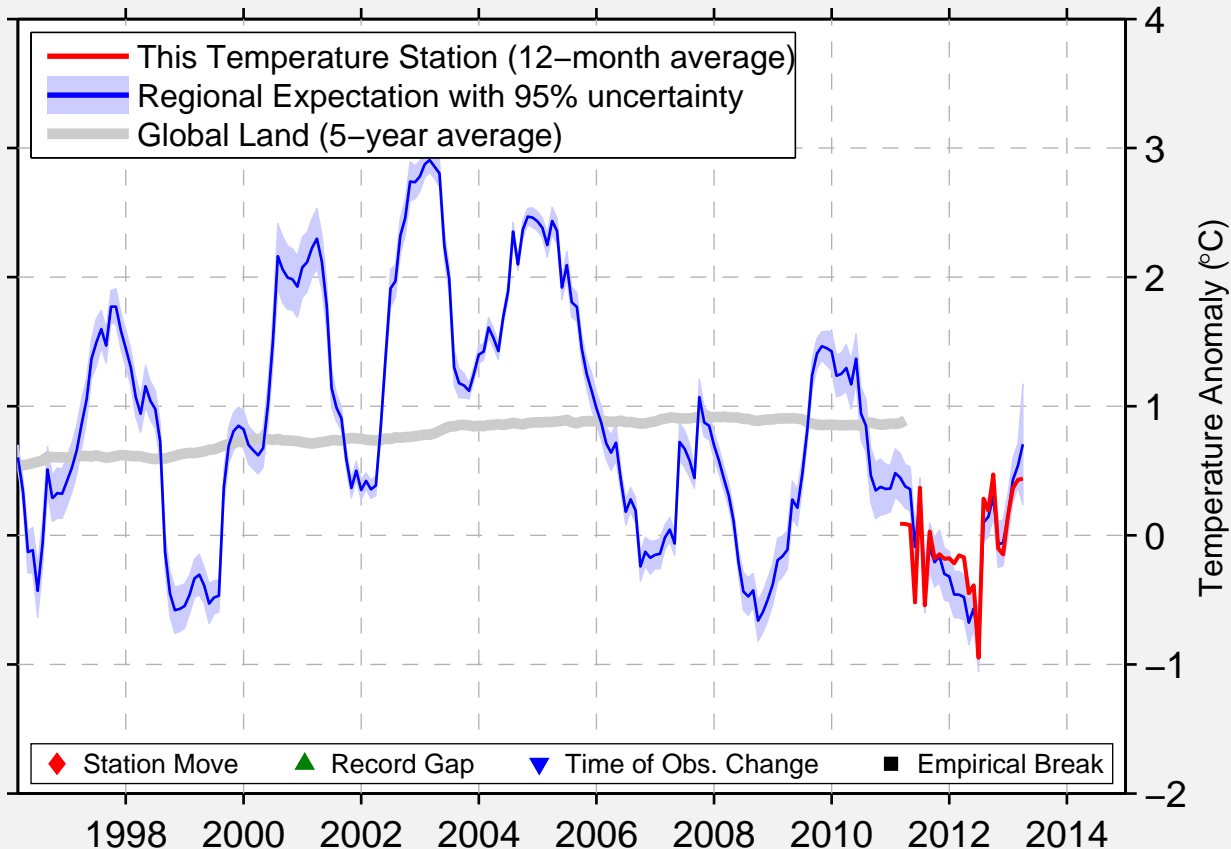

KENAI 29 ENE

60.724 N, 150.448 W (United States)

Data Quality Controlled and Aligned at Breakpoints

Berkeley Earth