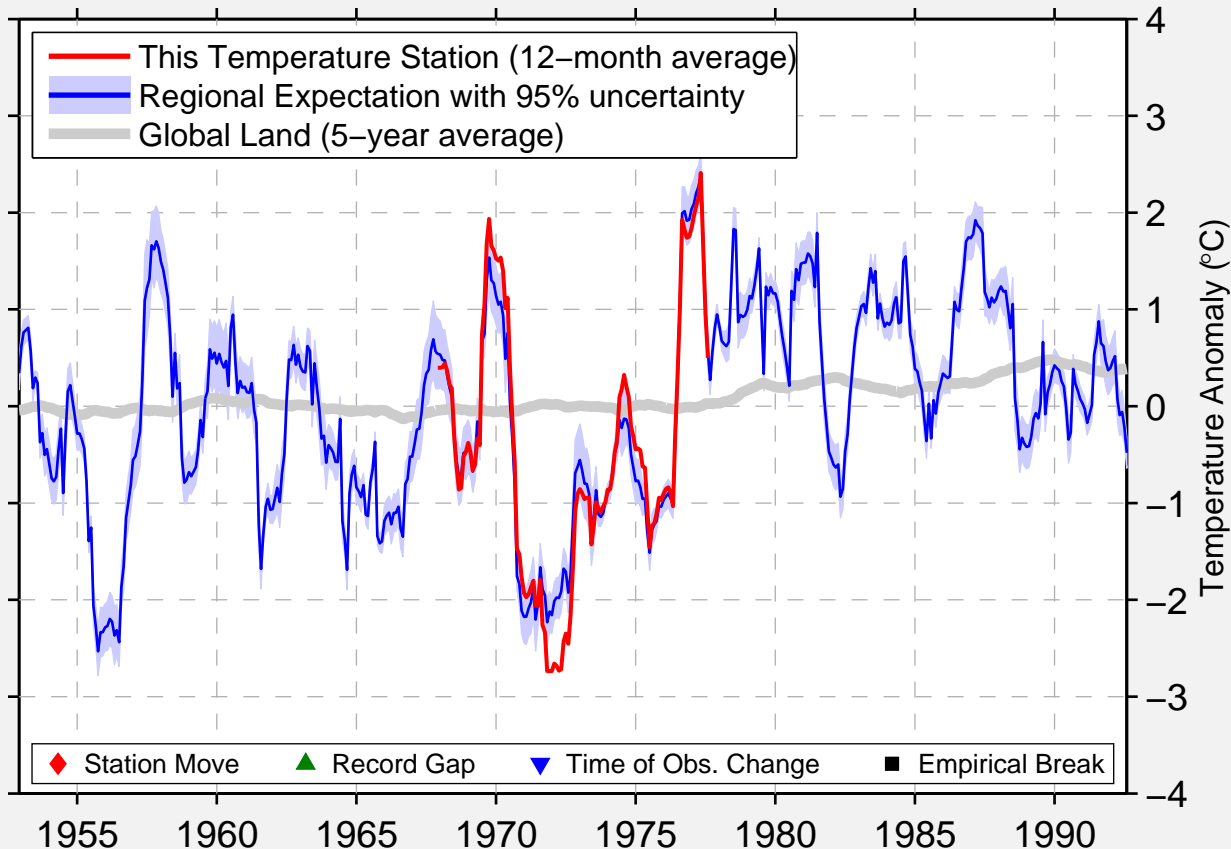

NIKISKI TERMINAL

60.671 N, 151.383 W (United States)

Data Quality Controlled and Aligned at Breakpoints

Berkeley Earth