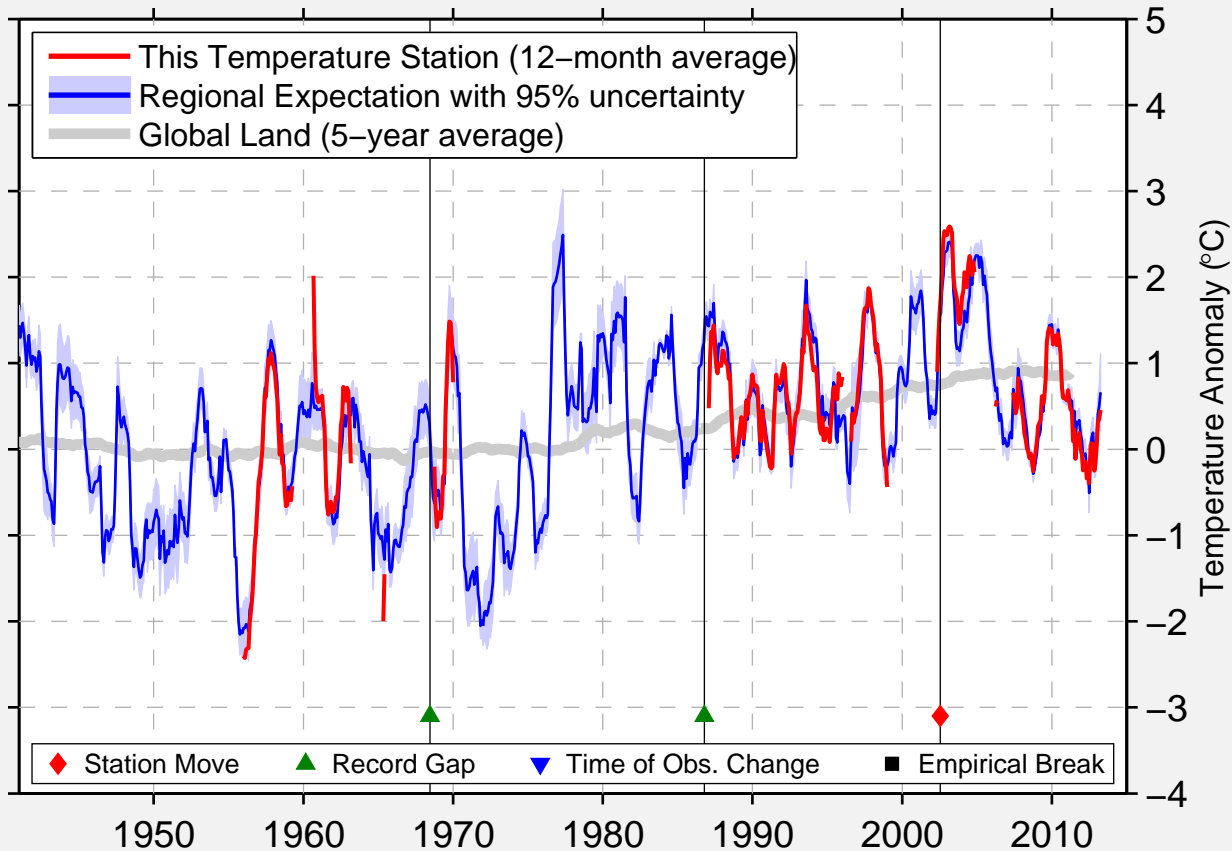

CORDOVA NORTH

60.550 N, 145.764 W (United States)

Data Quality Controlled and Aligned at Breakpoints

Berkeley Earth