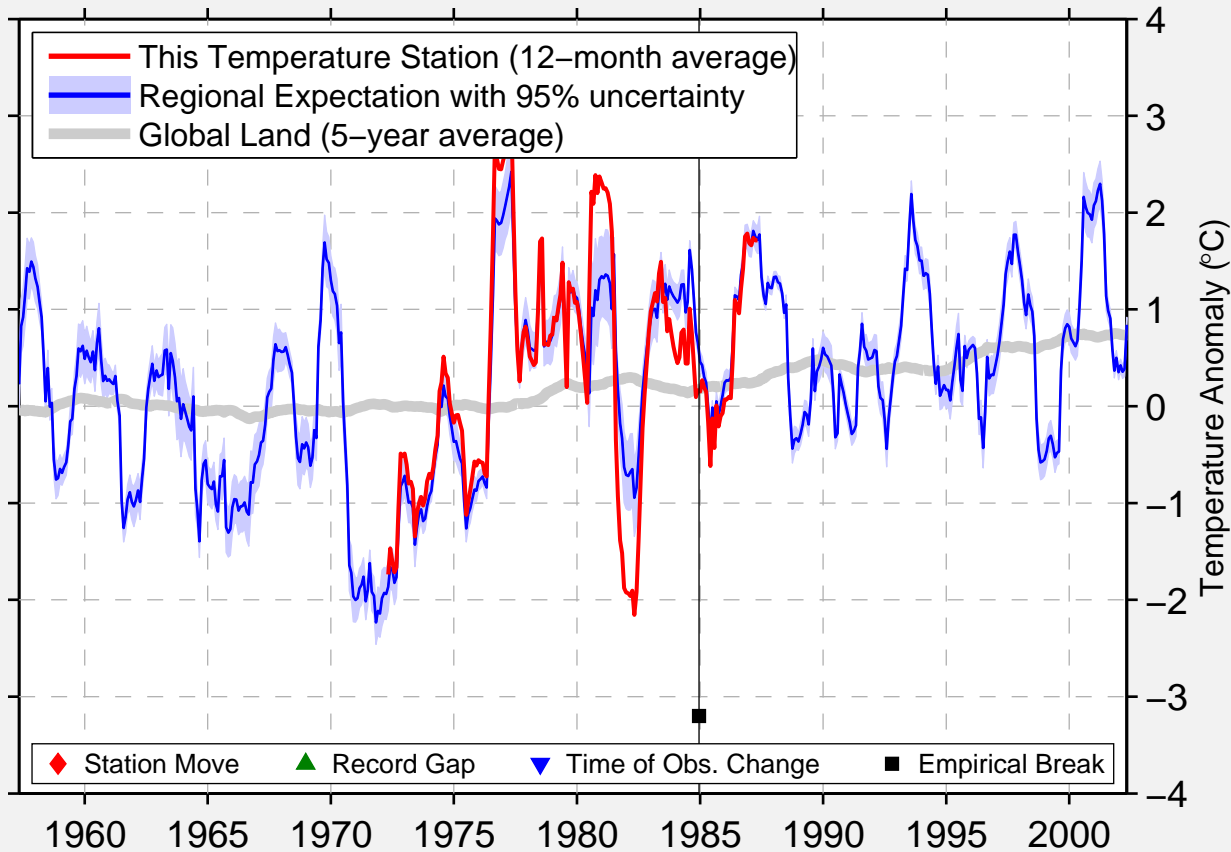

# TRINAL ACRES

60.550 N, 150.533 W (United States)

Data Quality Controlled and Aligned at Breakpoints

Berkeley Earth