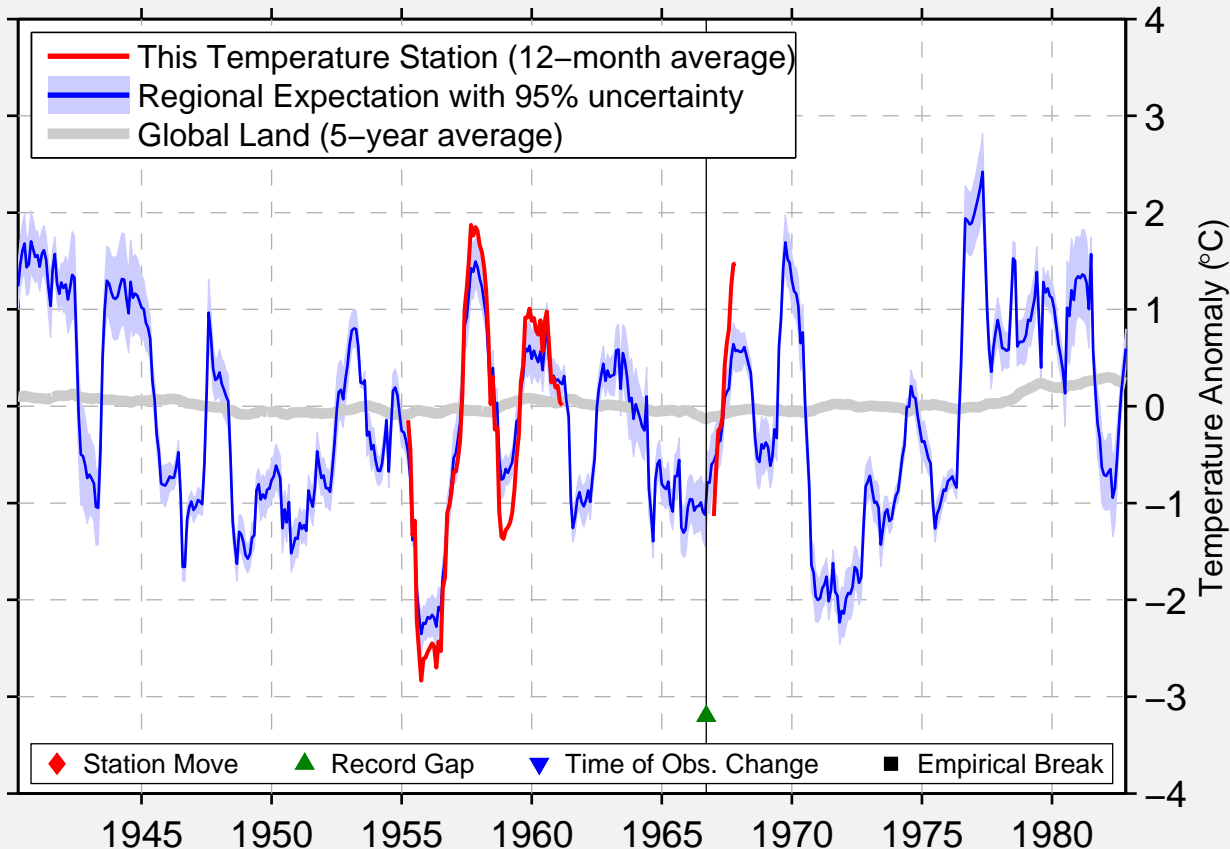

STERLING

60.533 N, 150.750 W (United States)

Data Quality Controlled and Aligned at Breakpoints

Berkeley Earth