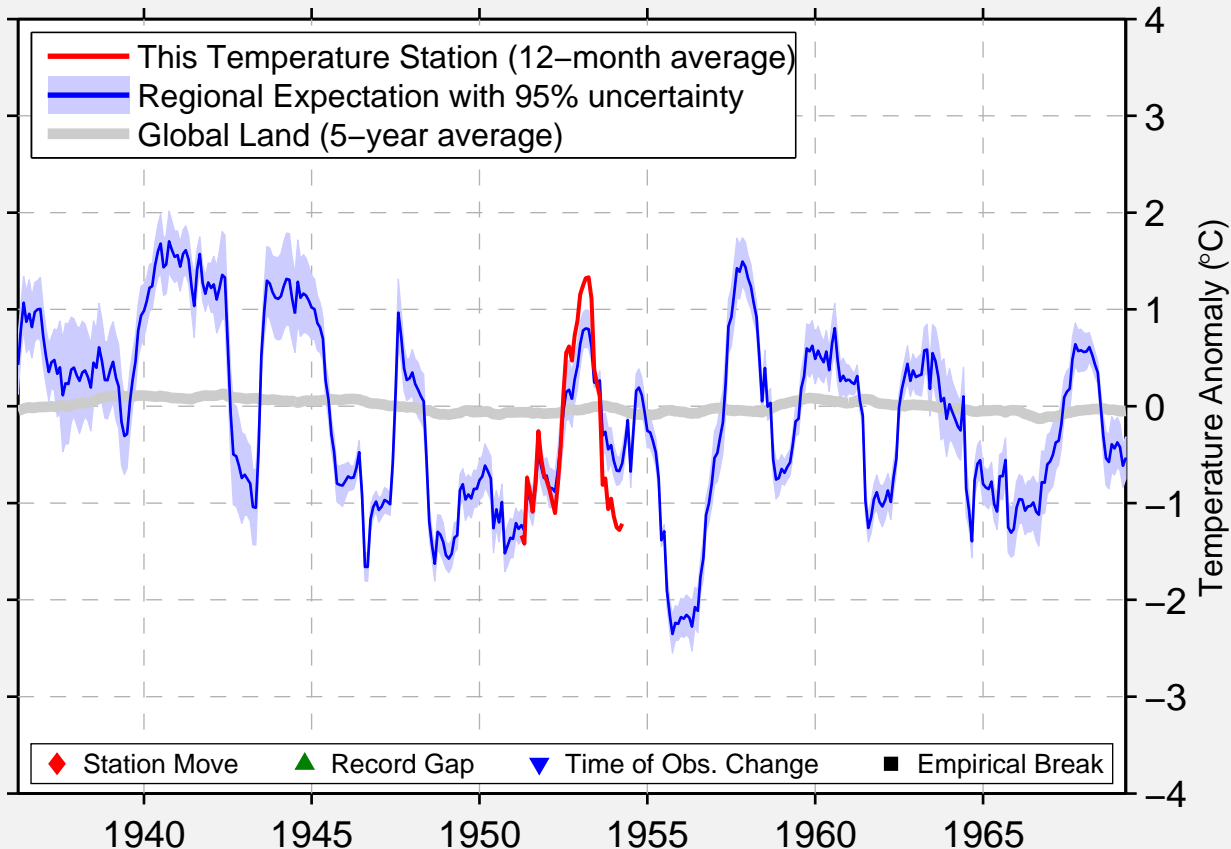

NAPTOWNE

60.533 N, 150.750 W (United States)

Data Quality Controlled and Aligned at Breakpoints

Berkeley Earth