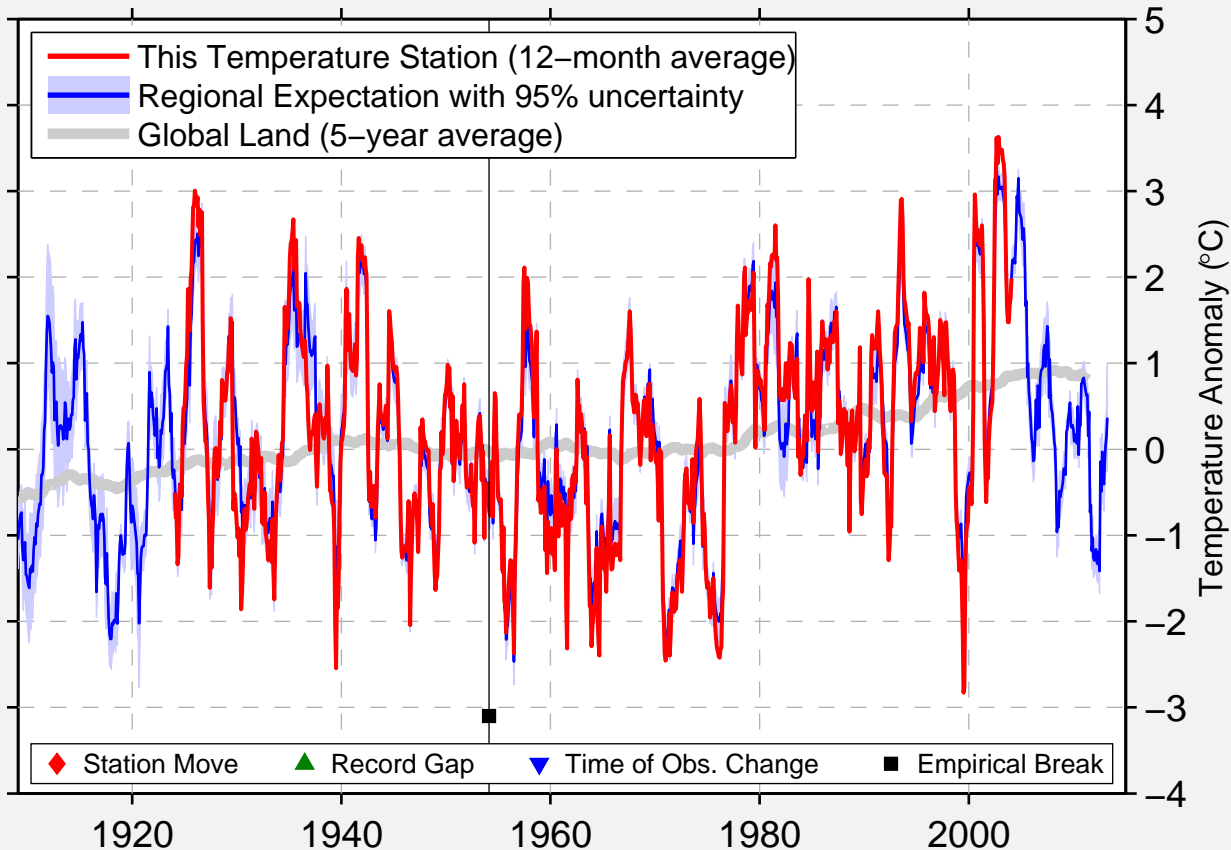

BETHEL BETHEL, AK

60.470 N, 161.480 W (United States)

◆ Station Move ▲ Record Gap ▼ Time of Obs. Change ■ Empirical Break