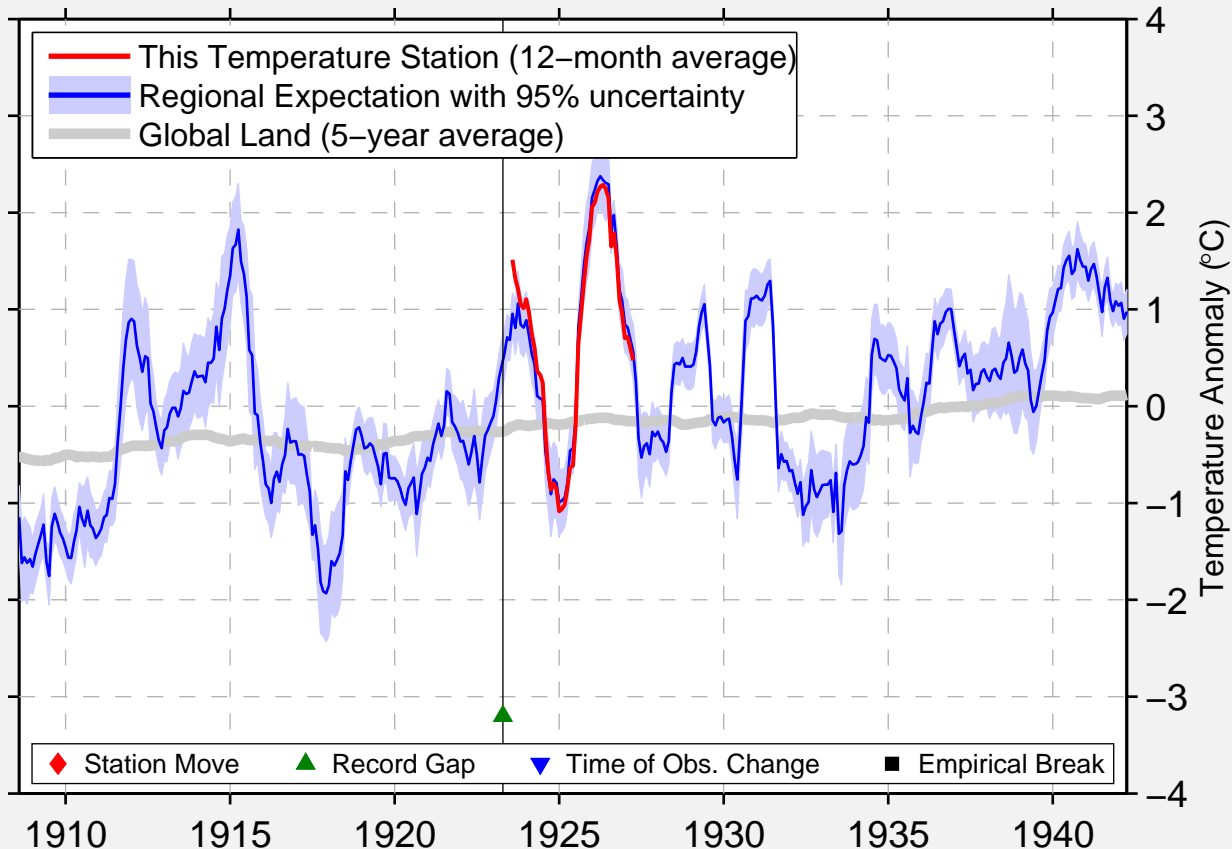

# KATALA

60.200 N, 144.550 W (United States)

Data Quality Controlled and Aligned at Breakpoints

Berkeley Earth