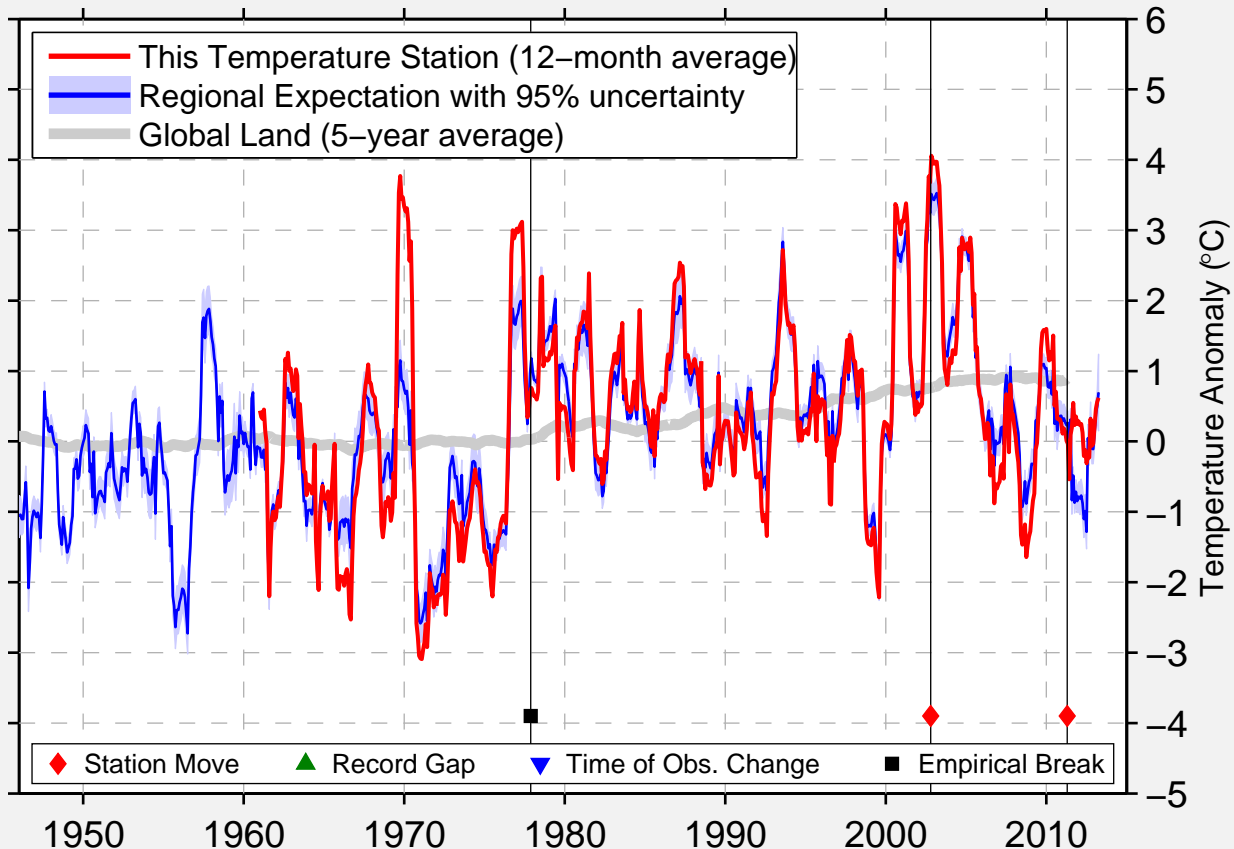

# PORT ALSWORTH AIR

60.200 N, 154.305 W (United States)

Data Quality Controlled and Aligned at Breakpoints

Berkeley Earth