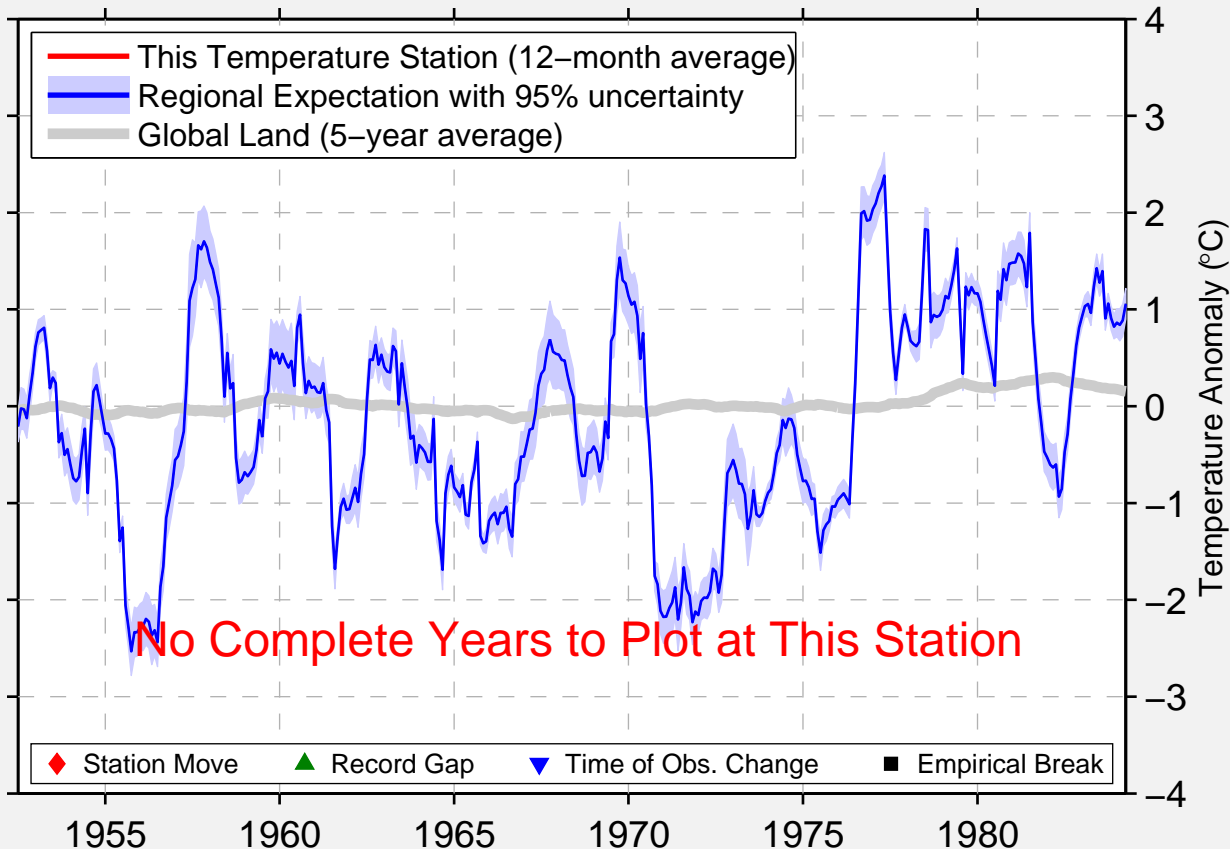

CHISIK ISLAND

60.100 N, 152.583 W (United States)

No Complete Years to Plot at This Station