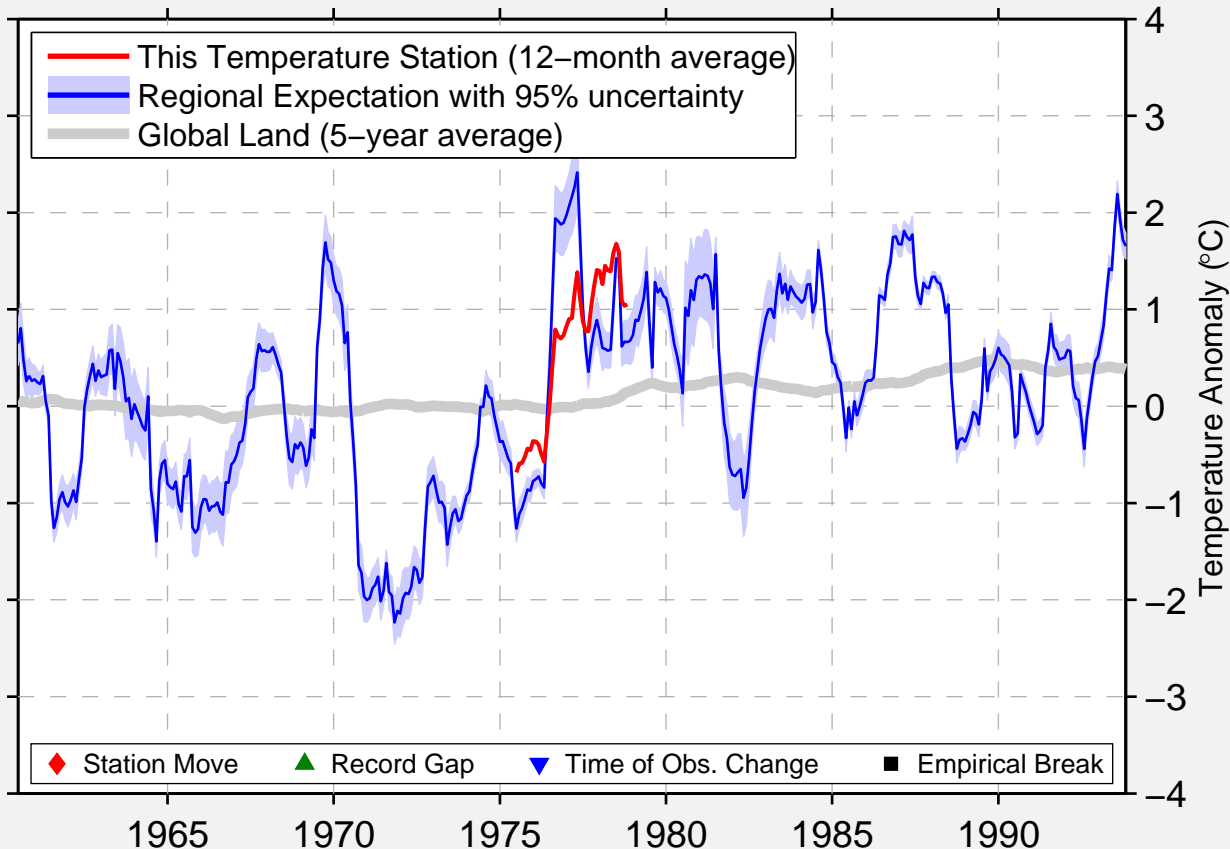

# CRAB BAY

60.067 N, 147.983 W (United States)

Data Quality Controlled and Aligned at Breakpoints

Berkeley Earth