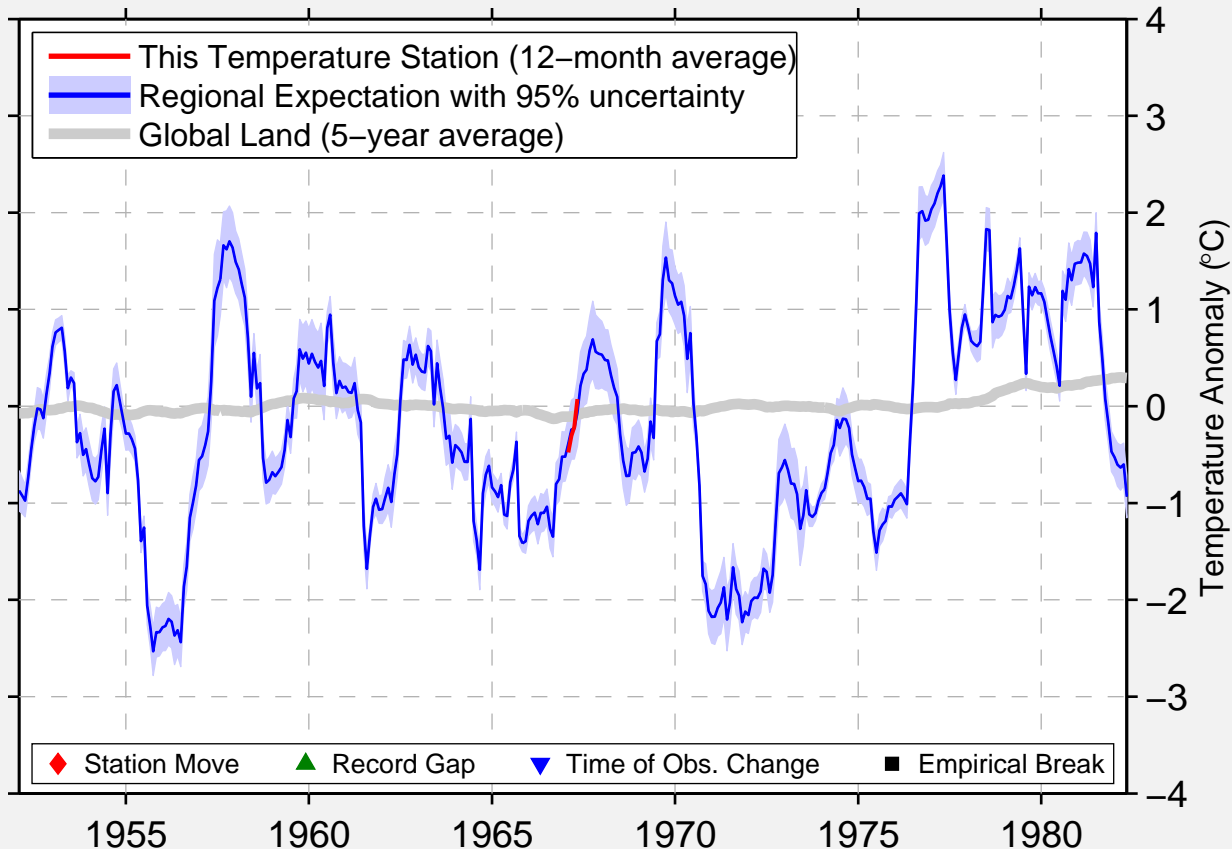

SILVER SALMON CREEK

59.967 N, 152.667 W (United States)

Data Quality Controlled and Aligned at Breakpoints

Berkeley Earth